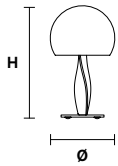

### Standard cables for all chandelier

**BUSTIER S5+5**

**Chandelier**

TECHNICAL INFORMATION

Ø 120 cm / 47.24"  
H 65 cm / 25.59"

10×G9×40 W max  
(not included)

**BUSTIER S3+3**

**Chandelier**

TECHNICAL INFORMATION

Ø 85 cm / 33.46"  
H 50 cm / 19.69"

6×G9×40 W max  
(not included)

**BUSTIER S5**

**Chandelier**

TECHNICAL INFORMATION

Ø 46 cm / 18.11"  
H 35 cm / 13.77"

5×G9×40 W max  
(not included)

**BUSTIER A2**

**Applique** CE

TECHNICAL INFORMATIONS	
<b>L</b>	40 cm / 15.74"
<b>SP</b>	23 cm / 9.05"
<b>H</b>	20 cm / 7.87"
.....	
2×G9×40 W max (not included)	

**BUSTIER A3**

**Applique** CE

TECHNICAL INFORMATIONS	
<b>L</b>	40 cm / 15.74"
<b>SP</b>	23 cm / 9.05"
<b>H</b>	30 cm / 11.81"
.....	
3×G9×40 W max (not included)	

**BUSTIER TL2**

**Table lamp** CE \*

TECHNICAL INFORMATIONS	
<b>Ø</b>	30 cm / 11.81"
<b>H</b>	55 cm / 21.65"
.....	
2×E12×40 W max (not included)	

\* ETL only for US market.