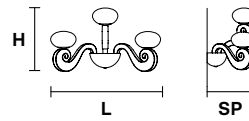

TECHNICAL INFORMATION

Ø 85 cm / 33.46"  
H 50 cm / 19.69"

6×G9×40 W max  
(not included)

**BUSTIER S5**

**Chandelier**

TECHNICAL INFORMATION

Ø 46 cm / 18.11"  
H 35 cm / 13.77"

5×G9×40 W max  
(not included)

**BUSTIER A2**

**Applique** CE

TECHNICAL INFORMATIONS	
<b>L</b>	40 cm / 15.74"
<b>SP</b>	23 cm / 9.05"
<b>H</b>	20 cm / 7.87"
.....	
2×G9×40 W max (not included)	

**BUSTIER A3**

**Applique** CE

TECHNICAL INFORMATIONS	
<b>L</b>	40 cm / 15.74"
<b>SP</b>	23 cm / 9.05"
<b>H</b>	30 cm / 11.81"
.....	
3×G9×40 W max (not included)	