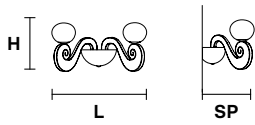

BUSTIER A2

Applique CE

TECHNICAL INFORMATIONS	
L	40 cm / 15.74"
SP	23 cm / 9.05"
H	20 cm / 7.87"
.....	
2×G9×40 W max (not included)