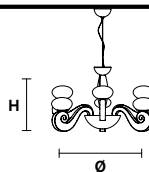

### Standard cables for all chandelier

**BUSTIER S5+5**

**Chandelier**

TECHNICAL INFORMATION

Ø 120 cm / 47.24"  
H 65 cm / 25.59"

10×G9×40 W max  
(not included)

**BUSTIER S3+3**

**Chandelier**

TECHNICAL INFORMATION

Ø 85 cm / 33.46"  
H 50 cm / 19.69"

6×G9×40 W max  
(not included)

**BUSTIER S5**

**Chandelier**

TECHNICAL INFORMATION

Ø 46 cm / 18.11"  
H 35 cm / 13.77"

5×G9×40 W max  
(not included)