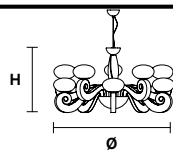

### Standard cables for all chandelier

**BUSTIER S5+5**

**Chandelier**

TECHNICAL INFORMATION

Ø 120 cm / 47.24"  
H 65 cm / 25.59"

10×G9×40 W max  
(not included)

**BUSTIER S3+3**

**Chandelier**

TECHNICAL INFORMATION

Ø 85 cm / 33.46"  
H 50 cm / 19.69"

6×G9×40 W max  
(not included)

**BUSTIER S5**

**Chandelier**

TECHNICAL INFORMATION

Ø 46 cm / 18.11"  
H 35 cm / 13.77"

5×G9×40 W max  
(not included)