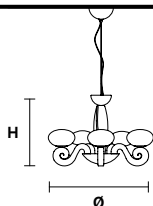

### Standard cables for all chandelier

**BUSTIER S5+5**

**Chandelier**

TECHNICAL INFORMATION

Ø 120 cm / 47.24"  
H 65 cm / 25.59"

10×G9×40 W max  
(not included)

**BUSTIER S3+3**

**Chandelier**

TECHNICAL INFORMATION

Ø 85 cm / 33.46"  
H 50 cm / 19.69"

6×G9×40 W max  
(not included)

**BUSTIER S5**

**Chandelier**

TECHNICAL INFORMATION

Ø 46 cm / 18.11"  
H 35 cm / 13.77"

5×G9×40 W max  
(not included)

**BUSTIER A2**

**Applique** CE

TECHNICAL INFORMATIONS	
<b>L</b>	40 cm / 15.74"
<b>SP</b>	23 cm / 9.05"
<b>H</b>	20 cm / 7.87"
.....	
2×G9×40 W max (not included)	

**BUSTIER A3**

**Applique** CE

TECHNICAL INFORMATIONS	
<b>L</b>	40 cm / 15.74"
<b>SP</b>	23 cm / 9.05"
<b>H</b>	30 cm / 11.81"
.....	
3×G9×40 W max (not included)	

**BUSTIER TL2**

**Table lamp** CE \*

TECHNICAL INFORMATIONS	
<b>Ø</b>	30 cm / 11.81"
<b>H</b>	55 cm / 21.65"
.....	
2×E12×40 W max (not included)	

\* ETL only for US market.