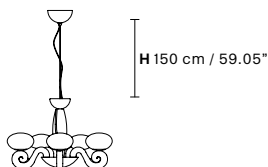

### Standard cables for all chandelier

**BUSTIER S5+5**

**Chandelier**

TECHNICAL INFORMATION

Ø 120 cm / 47.24"  
H 65 cm / 25.59"

10×G9×40 W max  
(not included)

**BUSTIER S3+3**

**Chandelier**

TECHNICAL INFORMATION

Ø 85 cm / 33.46"  
H 50 cm / 19.69"

6×G9×40 W max  
(not included)

**BUSTIER S5**

**Chandelier**

TECHNICAL INFORMATION

Ø 46 cm / 18.11"  
H 35 cm / 13.77"

5×G9×40 W max  
(not included)

**BUSTIER A2**

**Applique** CE

TECHNICAL INFORMATIONS	
<b>L</b>	40 cm / 15.74"
<b>SP</b>	23 cm / 9.05"
<b>H</b>	20 cm / 7.87"
.....	
2×G9×40 W max (not included)	

**BUSTIER A3**

**Applique** CE

TECHNICAL INFORMATIONS	
<b>L</b>	40 cm / 15.74"
<b>SP</b>	23 cm / 9.05"
<b>H</b>	30 cm / 11.81"
.....	
3×G9×40 W max (not included)	

**BUSTIER TL2**

**Table lamp** CE \*

TECHNICAL INFORMATIONS	
<b>Ø</b>	30 cm / 11.81"
<b>H</b>	55 cm / 21.65"
.....	
2×E12×40 W max (not included)	

\* ETL only for US market.