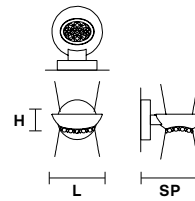

BLINK LED PL90

Ceiling

TECHNICAL INFORMATION

Ø 90 cm / 35.43"
H 15 cm / 5.90"

DOWN: LED x 47 W CRI>90
 3000 K - 6700 Nominal lm
Dimmable: 0 - 10 V

BLINK LED PL60

Ceiling

TECHNICAL INFORMATION

Ø 60 cm / 23.62"
H 14 cm / 5.51"

DOWN: LED x 41 W CRI>90
 3000 K - 5960 Nominal lm
Dimmable: 0 - 10 V

BLINK LED PL42

Ceiling

TECHNICAL INFORMATION

Ø 42 cm / 16.53"
H 12 cm / 4.72"

DOWN: LED x 21 W CRI>90
 3000 K - 2980 Nominal lm
Dimmable: 0 - 10 V

BLINK LED A1 G**Applique****TECHNICAL INFORMATION****L** 24 cm / 9.44"**SP** 28.5 cm / 11.22"**H** 14 cm / 5.51"**UP:** LED x 4 W CRI>90 3000 K
590 Nominal lm**DOWN:** LED x 4 W CRI>90 3000 K
590 Nominal lm**Dimmable:** 0 - 10 V**BLINK LED A1 P****Applique****TECHNICAL INFORMATION****L** 18 cm / 7.09"**SP** 23 cm / 9.06"**H** 14 cm / 5.51"**UP:** LED x 3 W CRI>90 3000 K
425 Nominal lm**DOWN:** LED x 3 W CRI>90 3000 K
425 Nominal lm**Dimmable:** 0 - 10 V