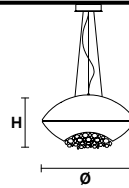

TECHNICAL INFORMATION

Ø 24 cm / 9.44"
H 18 cm / 7.08"

DOWN: LED x 4 W CRI>90
 3000 K - 590 Nominal lm
Dimmable: 0 - 10 V

BLINK S6

Suspension  

TECHNICAL INFORMATION

DOWN: LED x 24 W CRI>90
 3000 K - 3540 Nominal lm
Dimmable: 0 - 10 V

BLINK S42

Suspension  

TECHNICAL INFORMATION

Ø 42 cm / 16.53"
H 26 cm / 10.23"

DOWN: LED x 21 W CRI>90
 3000 K - 2980 Nominal lm
Dimmable: 0 - 10 V

BLINK S60

Suspension  

TECHNICAL INFORMATION

Ø 60 cm / 23.62"
H 30 cm / 11.81"

DOWN: LED x 41 W CRI>90
 3000 K - 5960 Nominal lm
Dimmable: 0 - 10 V

BLINK C3 LN 125

TECHNICAL INFORMATION

L 125 cm / 49.21"
SP 20 cm / 7.87"
H max 170 cm / 66.92"

DOWN: LED x 12 W CRI>90
 3000 K - 1770 Nominal lm
Dimmable: 0 - 10 V

BLINK C6 LN 175

TECHNICAL INFORMATION

L 175 cm / 68.89"
SP 20 cm / 7.87"
H max 170 cm / 66.92"

DOWN: LED x 24 W CRI>90
 3000 K - 3540 Nominal lm
Dimmable: 0 - 10 V

BLINK C3 RD 60

TECHNICAL INFORMATION

Ø 60 cm / 23.62"
H max 170 cm / 66.92"