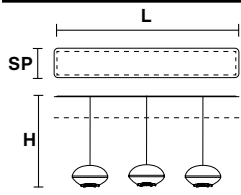

TECHNICAL INFORMATION

Ø 24 cm / 9.44"
H 18 cm / 7.08"

DOWN: LED x 4 W CRI>90
 3000 K - 590 Nominal lm
Dimmable: 0 - 10 V

BLINK S6

Suspension  

TECHNICAL INFORMATION

DOWN: LED x 24 W CRI>90
 3000 K - 3540 Nominal lm
Dimmable: 0 - 10 V

BLINK S42

Suspension  

TECHNICAL INFORMATION

Ø 42 cm / 16.53"
H 26 cm / 10.23"

DOWN: LED x 21 W CRI>90
 3000 K - 2980 Nominal lm
Dimmable: 0 - 10 V

BLINK S60

Suspension  

TECHNICAL INFORMATION

Ø 60 cm / 23.62"
H 30 cm / 11.81"

DOWN: LED x 41 W CRI>90
 3000 K - 5960 Nominal lm
Dimmable: 0 - 10 V

BLINK C3 LN 125

TECHNICAL INFORMATION

L 125 cm / 49.21"
SP 20 cm / 7.87"
H max 170 cm / 66.92"

DOWN: LED x 12 W CRI>90
 3000 K - 1770 Nominal lm
Dimmable: 0 - 10 V