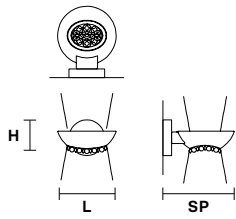

BLINK LED PL90

Ceiling

TECHNICAL INFORMATION

Ø 90 cm / 35.43"
H 15 cm / 5.90"

DOWN: LED x 47 W CRI>90
 3000 K - 6700 Nominal lm
Dimmable: 0 - 10 V

BLINK LED PL60

Ceiling

TECHNICAL INFORMATION

Ø 60 cm / 23.62"
H 14 cm / 5.51"

DOWN: LED x 41 W CRI>90
 3000 K - 5960 Nominal lm
Dimmable: 0 - 10 V

BLINK LED PL42

Ceiling

TECHNICAL INFORMATION

Ø 42 cm / 16.53"
H 12 cm / 4.72"

DOWN: LED x 21 W CRI>90
 3000 K - 2980 Nominal lm
Dimmable: 0 - 10 V

BLINK LED A1 G**Applique****TECHNICAL INFORMATION****L** 24 cm / 9.44"**SP** 28.5 cm / 11.22"**H** 14 cm / 5.51"**UP:** LED x 4 W CRI>90 3000 K
590 Nominal lm**DOWN:** LED x 4 W CRI>90 3000 K
590 Nominal lm**Dimmable:** 0 - 10 V**BLINK LED A1 P****Applique****TECHNICAL INFORMATION****L** 18 cm / 7.09"**SP** 23 cm / 9.06"**H** 14 cm / 5.51"**UP:** LED x 3 W CRI>90 3000 K
425 Nominal lm**DOWN:** LED x 3 W CRI>90 3000 K
425 Nominal lm**Dimmable:** 0 - 10 V