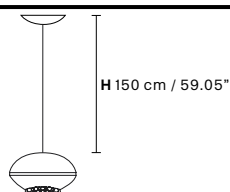

Standard cables for all suspensions