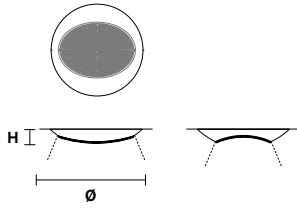

BLINK C6 LN 175

TECHNICAL INFORMATION

L 175 cm / 68.89"
SP 20 cm / 7.87"
H max 170 cm / 66.92"

DOWN: LED x 24 W CRI>90
 3000 K - 3540 Nominal lm
Dimmable: 0 - 10 V

BLINK C3 RD 60

TECHNICAL INFORMATION

Ø 60 cm / 23.62"
H max 170 cm / 66.92"

DOWN: LED x 12 W CRI>90
 3000 K - 1770 Nominal lm
Dimmable: 0 - 10 V

BLINK C6 RD 80

TECHNICAL INFORMATION

Ø 80 cm / 31.49"
H max 170 cm / 66.92"

DOWN: LED x 24 W CRI>90
 3000 K - 3540 Nominal lm
Dimmable: 0 - 10 V

BLINK LED PL90

Ceiling

TECHNICAL INFORMATION

Ø 90 cm / 35.43"
H 15 cm / 5.90"

DOWN: LED x 47 W CRI>90
 3000 K - 6700 Nominal lm
Dimmable: 0 - 10 V

BLINK LED PL60

Ceiling

TECHNICAL INFORMATION