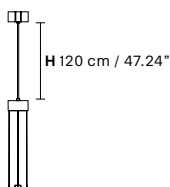

Standard cables for all suspensions