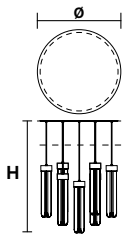

## TECHNICAL INFORMATION

**L** 125 cm / 49.21"  
**SP** 20 cm / 7.87"  
**H max** 160 cm / 62.99"

LED x 16,8W CRI>90  
 3000 K - 2023 Nominal lm  
**Dimmable:** 0 - 10 V

## TECHNICAL INFORMATION

**L** 175 cm / 68.89"  
**SP** 20 cm / 7.87"  
**H max** 160 cm / 62.99"

LED x 27W CRI>90  
 3000 K - 3210 Nominal lm  
**Dimmable:** 0 - 10 V

## TECHNICAL INFORMATION

**Ø** 40 cm / 15.74"  
**H max** 160 cm / 62.99"

LED x 13,5W CRI>90  
 3000 K - 1605 Nominal lm  
**Dimmable:** 0 - 10 V

## TECHNICAL INFORMATION

**Ø** 60 cm / 23.62"  
**H max** 160 cm / 62.99"

LED x 16,8W CRI>90  
 3000 K - 2023 Nominal lm  
**Dimmable:** 0 - 10 V