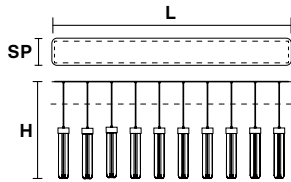

BLAKE C10 LN 175

CE

TECHNICAL INFORMATION

L 175 cm / 68.89"
SP 20 cm / 7.87"
H max 160 cm / 62.99"

LED x 27W CRI>90
3000 K - 3210 Nominal lm
Dimmable: 0 - 10 V