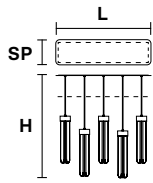

BLAKE C5 LN 75

CE

TECHNICAL INFORMATION

L 75 cm / 29.52"
SP 20 cm / 7.87"
H max 160 cm / 62.99"

LED x 13,5W CRI>90
3000 K - 1605 Nominal lm
Dimmable: 0 - 10 V