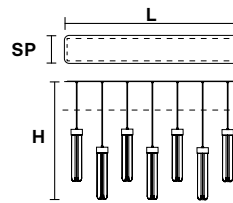

BLAKE C7 LN 125

CE

TECHNICAL INFORMATION

L 125 cm / 49.21"
SP 20 cm / 7.87"
H max 160 cm / 62.99"

LED x 16,8W CRI>90
3000 K - 2023 Nominal lm
Dimmable: 0 - 10 V