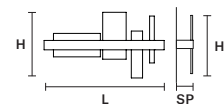

RIBBON A65

L	65 cm / 25.59"
SP	10 cm / 3.93"
H	33 cm / 12.99"

INTEGRATED LED LIGHTING

UP	5.8 W CRI>95 3000 K - 849 NOMINAL LM
DOWN	5.8 W CRI>95 3000 K - 849 NOMINAL LM
DIMM	0-10V