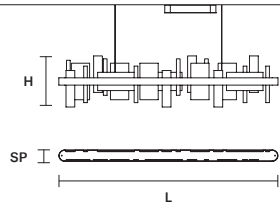

MATERIALS

STANDARD

Transparent glass

STANDARD CABLES FOR ALL SUSPENSIONS

RIBBON S200 

L	200 cm / 78.74"
SP	8 cm / 3.14"
H	33 cm / 12.99"
INTEGRATED LED LIGHTING	
UP	21.1 W CRI>95 3000 K – 2781 NOMINAL LM
DOWN	44.46 W CRI>95 3000 K – 5871 NOMINAL LM
DIMM	0-10V

RIBBON S150 

L	150 cm / 59.05"
SP	8 cm / 3.14"
H	33 cm / 12.99"
INTEGRATED LED LIGHTING	
UP	17 W CRI>95 3000 K – 1854 NOMINAL LM
DOWN	33.5 W CRI>95 3000 K – 4326 NOMINAL LM
DIMM	0-10V

RIBBON S100 

L	100 cm / 39.37"
SP	8 cm / 3.14"
H	33 cm / 12.99"
INTEGRATED LED LIGHTING	
UP	9.36 W CRI>95 3000 K – 1236 NOMINAL LM
DOWN	21.1 W CRI>95 3000 K – 2781 NOMINAL LM
DIMM	0-10V

RIBBON S70 

L	70 cm / 27.55"
SP	8 cm / 3.14"
H	33 cm / 12.99"
INTEGRATED LED LIGHTING	
UP	7 W CRI>95 3000 K – 927 NOMINAL LM
DOWN	15 W CRI>95 3000 K – 2008 NOMINAL LM
DIMM	0-10V

RIBBON S80 

L	80 cm / 31.49"
SP	80 cm / 31.49"
H	33 cm / 12.99"
INTEGRATED LED LIGHTING	
UP	28.1 W CRI>95 3000 K – 4326 NOMINAL LM
DOWN	60.85 W CRI>95 3000 K – 7416 NOMINAL LM
DIMM	0-10V