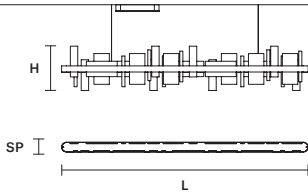

MATERIALS

STANDARD

Transparent glass

STANDARD CABLES FOR ALL SUSPENSIONS

RIBBON S200 

L	200 cm / 78.74"
SP	8 cm / 3.14"
H	33 cm / 12.99"
INTEGRATED LED LIGHTING	
UP	21.1 W CRI>95 3000 K – 2781 NOMINAL LM
DOWN	44.46 W CRI>95 3000 K – 5871 NOMINAL LM
DIMM	0-10V

RIBBON S150 

L	150 cm / 59.05"
SP	8 cm / 3.14"
H	33 cm / 12.99"
INTEGRATED LED LIGHTING	
UP	17 W CRI>95 3000 K – 1854 NOMINAL LM
DOWN	33.5 W CRI>95 3000 K – 4326 NOMINAL LM
DIMM	0-10V

RIBBON S100 

L	100 cm / 39.37"
SP	8 cm / 3.14"
H	33 cm / 12.99"
INTEGRATED LED LIGHTING	
UP	9.36 W CRI>95 3000 K – 1236 NOMINAL LM
DOWN	21.1 W CRI>95 3000 K – 2781 NOMINAL LM
DIMM	0-10V

RIBBON S70 

L	70 cm / 27.55"
SP	8 cm / 3.14"
H	33 cm / 12.99"
INTEGRATED LED LIGHTING	
UP	7 W CRI>95 3000 K – 927 NOMINAL LM
DOWN	15 W CRI>95 3000 K – 2008 NOMINAL LM
DIMM	0-10V

RIBBON S80 

L	80 cm / 31.49"
SP	80 cm / 31.49"
H	33 cm / 12.99"
INTEGRATED LED LIGHTING	
UP	28.1 W CRI>95 3000 K – 4326 NOMINAL LM
DOWN	60.85 W CRI>95 3000 K – 7416 NOMINAL LM
DIMM	0-10V