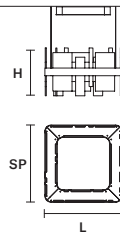

RIBBON S150 

L	150 cm / 59.05"
SP	8 cm / 3.14"
H	33 cm / 12.99"
INTEGRATED LED LIGHTING	
UP	17 W CRI>95 3000 K – 1854 NOMINAL LM
DOWN	33.5 W CRI>95 3000 K – 4326 NOMINAL LM
DIMM	0-10V

RIBBON S100 

L	100 cm / 39.37"
SP	8 cm / 3.14"
H	33 cm / 12.99"
INTEGRATED LED LIGHTING	
UP	9.36 W CRI>95 3000 K – 1236 NOMINAL LM
DOWN	21.1 W CRI>95 3000 K – 2781 NOMINAL LM
DIMM	0-10V

RIBBON S70 

L	70 cm / 27.55"
SP	8 cm / 3.14"
H	33 cm / 12.99"
INTEGRATED LED LIGHTING	
UP	7 W CRI>95 3000 K – 927 NOMINAL LM
DOWN	15 W CRI>95 3000 K – 2008 NOMINAL LM
DIMM	0-10V

RIBBON S80 

L	80 cm / 31.49"
SP	80 cm / 31.49"
H	33 cm / 12.99"
INTEGRATED LED LIGHTING	
UP	28.1 W CRI>95 3000 K – 4326 NOMINAL LM
DOWN	60.85 W CRI>95 3000 K – 7416 NOMINAL LM
DIMM	0-10V

RIBBON S50 

L	50 cm / 19.68"
SP	50 cm / 19.68"
H	33 cm / 12.99"
INTEGRATED LED LIGHTING	
UP	15.21 W CRI>95 3000 K – 2008 NOMINAL LM
DOWN	32.76 W CRI>95 3000 K – 4326 NOMINAL LM
DIMM	0-10V

RIBBON A65

L	65 cm / 25.59"
SP	10 cm / 3.93"
H	33 cm / 12.99"