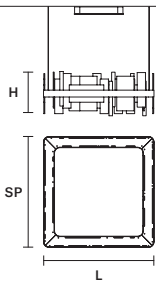

MATERIALS

STANDARD

Transparent glass

STANDARD CABLES FOR ALL SUSPENSIONS

RIBBON S200 

L	200 cm / 78.74"
SP	8 cm / 3.14"
H	33 cm / 12.99"
INTEGRATED LED LIGHTING	
UP	21.1 W CRI>95 3000 K – 2781 NOMINAL LM
DOWN	44.46 W CRI>95 3000 K – 5871 NOMINAL LM
DIMM	0-10V

RIBBON S150 

L	150 cm / 59.05"
SP	8 cm / 3.14"
H	33 cm / 12.99"
INTEGRATED LED LIGHTING	
UP	17 W CRI>95 3000 K – 1854 NOMINAL LM
DOWN	33.5 W CRI>95 3000 K – 4326 NOMINAL LM
DIMM	0-10V

RIBBON S100 

L	100 cm / 39.37"
SP	8 cm / 3.14"
H	33 cm / 12.99"
INTEGRATED LED LIGHTING	
UP	9.36 W CRI>95 3000 K – 1236 NOMINAL LM
DOWN	21.1 W CRI>95 3000 K – 2781 NOMINAL LM
DIMM	0-10V

RIBBON S70 

L	70 cm / 27.55"
SP	8 cm / 3.14"
H	33 cm / 12.99"
INTEGRATED LED LIGHTING	
UP	7 W CRI>95 3000 K – 927 NOMINAL LM
DOWN	15 W CRI>95 3000 K – 2008 NOMINAL LM
DIMM	0-10V

RIBBON S80 

L	80 cm / 31.49"
SP	80 cm / 31.49"
H	33 cm / 12.99"
INTEGRATED LED LIGHTING	
UP	28.1 W CRI>95 3000 K – 4326 NOMINAL LM
DOWN	60.85 W CRI>95 3000 K – 7416 NOMINAL LM
DIMM	0-10V

RIBBON S50 

L	50 cm / 19.68"
SP	50 cm / 19.68"
H	33 cm / 12.99"
INTEGRATED LED LIGHTING	
UP	15.21 W CRI>95 3000 K – 2008 NOMINAL LM
DOWN	32.76 W CRI>95 3000 K – 4326 NOMINAL LM
DIMM	0-10V

RIBBON A65

L	65 cm / 25.59"
SP	10 cm / 3.93"
H	33 cm / 12.99"