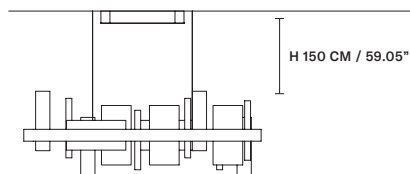

MATERIALS

STANDARD

Transparent glass

STANDARD CABLES FOR ALL SUSPENSIONS

RIBBON S200 

L	200 cm / 78.74"
SP	8 cm / 3.14"
H	33 cm / 12.99"
INTEGRATED LED LIGHTING	
UP	21.1 W CRI>95 3000 K – 2781 NOMINAL LM
DOWN	44.46 W CRI>95 3000 K – 5871 NOMINAL LM
DIMM	0-10V

RIBBON S150 

L	150 cm / 59.05"
SP	8 cm / 3.14"
H	33 cm / 12.99"
INTEGRATED LED LIGHTING	
UP	17 W CRI>95 3000 K – 1854 NOMINAL LM
DOWN	33.5 W CRI>95 3000 K – 4326 NOMINAL LM
DIMM	0-10V

RIBBON S100 

L	100 cm / 39.37"
SP	8 cm / 3.14"
H	33 cm / 12.99"
INTEGRATED LED LIGHTING	
UP	9.36 W CRI>95 3000 K – 1236 NOMINAL LM
DOWN	21.1 W CRI>95 3000 K – 2781 NOMINAL LM
DIMM	0-10V

RIBBON S70 

L	70 cm / 27.55"
SP	8 cm / 3.14"
H	33 cm / 12.99"
INTEGRATED LED LIGHTING	
UP	7 W CRI>95 3000 K – 927 NOMINAL LM
DOWN	15 W CRI>95 3000 K – 2008 NOMINAL LM
DIMM	0-10V

RIBBON S80 

L	80 cm / 31.49"
SP	80 cm / 31.49"
H	33 cm / 12.99"
INTEGRATED LED LIGHTING	
UP	28.1 W CRI>95 3000 K – 4326 NOMINAL LM
DOWN	60.85 W CRI>95 3000 K – 7416 NOMINAL LM
DIMM	0-10V

RIBBON S50 

L	50 cm / 19.68"
SP	50 cm / 19.68"
H	33 cm / 12.99"
INTEGRATED LED LIGHTING	
UP	15.21 W CRI>95 3000 K – 2008 NOMINAL LM
DOWN	32.76 W CRI>95 3000 K – 4326 NOMINAL LM
DIMM	0-10V

RIBBON A65

L	65 cm / 25.59"
SP	10 cm / 3.93"
H	33 cm / 12.99"