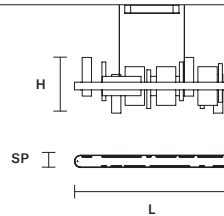

MATERIALS

STANDARD

Transparent glass

STANDARD CABLES FOR ALL SUSPENSIONS

RIBBON S200 

L	200 cm / 78.74"
SP	8 cm / 3.14"
H	33 cm / 12.99"
INTEGRATED LED LIGHTING	
UP	21.1 W CRI>95 3000 K – 2781 NOMINAL LM
DOWN	44.46 W CRI>95 3000 K – 5871 NOMINAL LM
DIMM	0-10V

RIBBON S150 

L	150 cm / 59.05"
SP	8 cm / 3.14"
H	33 cm / 12.99"
INTEGRATED LED LIGHTING	
UP	17 W CRI>95 3000 K – 1854 NOMINAL LM
DOWN	33.5 W CRI>95 3000 K – 4326 NOMINAL LM
DIMM	0-10V

RIBBON S100 

L	100 cm / 39.37"
SP	8 cm / 3.14"
H	33 cm / 12.99"
INTEGRATED LED LIGHTING	
UP	9.36 W CRI>95 3000 K – 1236 NOMINAL LM
DOWN	21.1 W CRI>95 3000 K – 2781 NOMINAL LM
DIMM	0-10V

RIBBON S70 

L	70 cm / 27.55"
SP	8 cm / 3.14"
H	33 cm / 12.99"
INTEGRATED LED LIGHTING	
UP	7 W CRI>95 3000 K – 927 NOMINAL LM
DOWN	15 W CRI>95 3000 K – 2008 NOMINAL LM
DIMM	0-10V

RIBBON S80 

L	80 cm / 31.49"
SP	80 cm / 31.49"
H	33 cm / 12.99"
INTEGRATED LED LIGHTING	
UP	28.1 W CRI>95 3000 K – 4326 NOMINAL LM
DOWN	60.85 W CRI>95 3000 K – 7416 NOMINAL LM
DIMM	0-10V

RIBBON S50 

L	50 cm / 19.68"
SP	50 cm / 19.68"
H	33 cm / 12.99"
INTEGRATED LED LIGHTING	
UP	15.21 W CRI>95 3000 K – 2008 NOMINAL LM
DOWN	32.76 W CRI>95 3000 K – 4326 NOMINAL LM
DIMM	0-10V

RIBBON A65

L	65 cm / 25.59"
SP	10 cm / 3.93"
H	33 cm / 12.99"