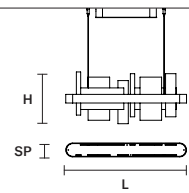

MATERIALS

STANDARD

Transparent glass

STANDARD CABLES FOR ALL SUSPENSIONS

RIBBON S200 

L	200 cm / 78.74"
SP	8 cm / 3.14"
H	33 cm / 12.99"
INTEGRATED LED LIGHTING	
UP	21.1 W CRI>95 3000 K – 2781 NOMINAL LM
DOWN	44.46 W CRI>95 3000 K – 5871 NOMINAL LM
DIMM	0-10V

RIBBON S150 

L	150 cm / 59.05"
SP	8 cm / 3.14"
H	33 cm / 12.99"
INTEGRATED LED LIGHTING	
UP	17 W CRI>95 3000 K – 1854 NOMINAL LM
DOWN	33.5 W CRI>95 3000 K – 4326 NOMINAL LM
DIMM	0-10V

RIBBON S100 

L	100 cm / 39.37"
SP	8 cm / 3.14"
H	33 cm / 12.99"
INTEGRATED LED LIGHTING	
UP	9.36 W CRI>95 3000 K – 1236 NOMINAL LM
DOWN	21.1 W CRI>95 3000 K – 2781 NOMINAL LM
DIMM	0-10V

RIBBON S70 

L	70 cm / 27.55"
SP	8 cm / 3.14"
H	33 cm / 12.99"
INTEGRATED LED LIGHTING	
UP	7 W CRI>95 3000 K – 927 NOMINAL LM
DOWN	15 W CRI>95 3000 K – 2008 NOMINAL LM
DIMM	0-10V

RIBBON S80 

L	80 cm / 31.49"
SP	80 cm / 31.49"
H	33 cm / 12.99"
INTEGRATED LED LIGHTING	
UP	28.1 W CRI>95 3000 K – 4326 NOMINAL LM
DOWN	60.85 W CRI>95 3000 K – 7416 NOMINAL LM
DIMM	0-10V

RIBBON S50 

L	50 cm / 19.68"
SP	50 cm / 19.68"
H	33 cm / 12.99"
INTEGRATED LED LIGHTING	
UP	15.21 W CRI>95 3000 K – 2008 NOMINAL LM
DOWN	32.76 W CRI>95 3000 K – 4326 NOMINAL LM
DIMM	0-10V

RIBBON A65

L	65 cm / 25.59"
SP	10 cm / 3.93"
H	33 cm / 12.99"