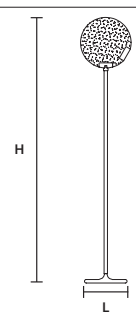

Horo

SUSPENSION
APPLIQUE
TABLE LAMP
FLOOR LAMP

"As Awarded by The Chicago Athenaeum:
Museum of Architecture and Design"

Metal frame with prism or spectrum
finishing glass diffuser.
LED lighting.

FINISHINGS

INTEGRATED LED LIGHTING	
LED	14.4 W CRI>95 3000 K – 1854 NOMINAL LM
DIMM	NO

HORO TL CE

L	30 cm / 11.81"
SP	20 cm / 7.87"
H	60 cm / 23.62"

INTEGRATED LED LIGHTING	
LED	14.4 W CRI>95 3000 K – 1854 NOMINAL LM
DIMM	OWN BUTTON

HORO STL CE

L	30 cm / 7.87"
SP	25 cm / 9.84"
H	150 cm / 59.05"

INTEGRATED LED LIGHTING	
LED	14.4 W CRI>95 3000 K – 1854 NOMINAL LM
DIMM	OWN BUTTON

HORO C3 LN 125 

L	125 cm / 49.21"
SP	20 cm / 7.87"
H MAX	155 cm / 61.02"
INTEGRATED LED LIGHTING	
LED	43.2 W CRI>95 3000 K – 5562 NOMINAL LM
DIMM	0-10V

HORO C5 RD 80 

∅	80 cm / 31.49"
H MAX	155 cm / 61.02"
INTEGRATED LED LIGHTING	
LED	72 W CRI>95 3000 K – 9270 NOMINAL LM
DIMM	0-10V