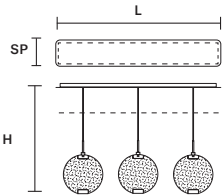

HORO STL CE

L	30 cm / 7.87"
SP	25 cm / 9.84"
H	150 cm / 59.05"

INTEGRATED LED LIGHTING	
LED	14.4 W CRI>95 3000 K – 1854 NOMINAL LM
DIMM	OWN BUTTON

HORO C3 LN 125 

L	125 cm / 49.21"
SP	20 cm / 7.87"
H MAX	155 cm / 61.02"
INTEGRATED LED LIGHTING	
LED	43.2 W CRI>95 3000 K – 5562 NOMINAL LM
DIMM	0-10V