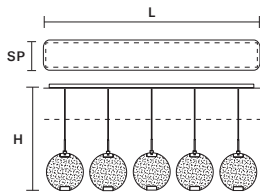

HORO STL CE

L	30 cm / 7.87"
SP	25 cm / 9.84"
H	150 cm / 59.05"

INTEGRATED LED LIGHTING	
LED	14.4 W CRI>95 3000 K – 1854 NOMINAL LM
DIMM	OWN BUTTON

HORO C3 LN 125 

L	125 cm / 49.21"
SP	20 cm / 7.87"
H MAX	155 cm / 61.02"
INTEGRATED LED LIGHTING	
LED	43.2 W CRI>95 3000 K – 5562 NOMINAL LM
DIMM	0-10V

HORO C5 LN 175 

L	175 cm / 68.89"
SP	20 cm / 7.87"
H MAX	155 cm / 61.02"
INTEGRATED LED LIGHTING	
LED	72 W CRI>95 3000 K – 9270 NOMINAL LM
DIMM	0-10V

HORO C3 RD 60 

∅	60 cm / 23.62"
H MAX	155 cm / 61.02"
INTEGRATED LED LIGHTING	
LED	43.2 W CRI>95 3000 K – 5562 NOMINAL LM
DIMM	0-10V