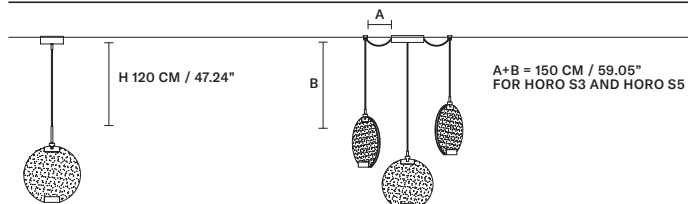

SPECTRUM

SA Amber

SG Grey

STANDARD CABLES FOR ALL CHANDELIERS/SUSPENSIONS

HORO S1

L 30 cm / 11.81"
 SP 8 cm / 3.14"
 H 34 cm / 13.38"

INTEGRATED LED LIGHTING

LED 14.4 W CRI>95
 3000 K - 1854 NOMINAL LM
 DIMM NO

HORO S3

INTEGRATED LED LIGHTING

LED 43.2 W CRI>95
 3000 K - 5562 NOMINAL LM
 DIMM 0-10V

HORO S5

INTEGRATED LED LIGHTING

LED 72 W CRI>95
 3000 K - 9270 NOMINAL LM
 DIMM 0-10V

HORO A CE 

L	30 cm / 11.81"
SP	12 cm / 4.72"
H	30 cm / 11.81"