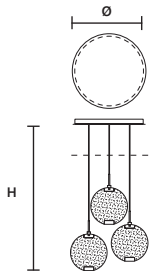

INTEGRATED LED LIGHTING	
LED	14.4 W CRI>95 3000 K – 1854 NOMINAL LM
DIMM	NO

HORO TL CE

L	30 cm / 11.81"
SP	20 cm / 7.87"
H	60 cm / 23.62"

INTEGRATED LED LIGHTING	
LED	14.4 W CRI>95 3000 K – 1854 NOMINAL LM
DIMM	OWN BUTTON

HORO STL CE

L	30 cm / 7.87"
SP	25 cm / 9.84"
H	150 cm / 59.05"

INTEGRATED LED LIGHTING	
LED	14.4 W CRI>95 3000 K – 1854 NOMINAL LM
DIMM	OWN BUTTON

HORO C3 LN 125 

L	125 cm / 49.21"
SP	20 cm / 7.87"
H MAX	155 cm / 61.02"
INTEGRATED LED LIGHTING	
LED	43.2 W CRI>95 3000 K – 5562 NOMINAL LM
DIMM	0-10V

HORO C5 LN 175 

L	175 cm / 68.89"
SP	20 cm / 7.87"
H MAX	155 cm / 61.02"
INTEGRATED LED LIGHTING	
LED	72 W CRI>95 3000 K – 9270 NOMINAL LM
DIMM	0-10V

HORO C3 RD 60 

∅	60 cm / 23.62"
H MAX	155 cm / 61.02"
INTEGRATED LED LIGHTING	
LED	43.2 W CRI>95 3000 K – 5562 NOMINAL LM
DIMM	0-10V

HORO C5 RD 80 

∅	80 cm / 31.49"
H MAX	155 cm / 61.02"
INTEGRATED LED LIGHTING	
LED	72 W CRI>95 3000 K – 9270 NOMINAL LM
DIMM	0-10V