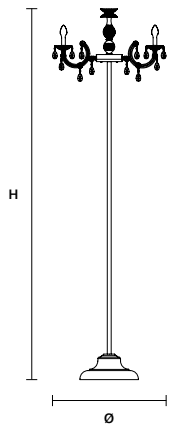

DRYLIGHT STL6 RGB-W		CE IP44*
Ø	75 cm / 29.50"	
H	245 cm / 96.50"	
INTEGRATED LED LIGHTING		
USA	6xRGB-W LED SOURCE 24 W TOT (DRIVER INCLUDED) DIMMABLE	
BATTERY POWER (OPTIONAL) *		
	10 hours AUTONOMY 5 hours TO RECHARGE	

DRYLIGHT STL6 STAKE RGB-W		CE IP44*
Ø	75 cm / 29.50"	
H	245 cm / 96.50"	
INTEGRATED LED LIGHTING		
USA	6xRGB-W LED SOURCE 24 W TOT (DRIVER INCLUDED) DIMMABLE	
BATTERY POWER (OPTIONAL) *		
	10 hours AUTONOMY 5 hours TO RECHARGE