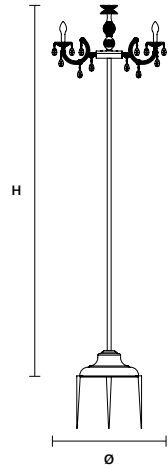

DRYLIGHT STL6 WHITE		CE IP44*
Ø	75 cm / 29.50"	
H	245 cm / 96.50"	
INTEGRATED LED LIGHTING		
USA	6xWHITE LED SOURCE – 3000 K 13 W TOT – 1600 NOMINAL LM (DRIVER INCLUDED)	
DIMM	1-10V + PUSH	
BATTERY POWER (OPTIONAL) *		
	10 hours AUTONOMY 5 hours TO RECHARGE	

DRYLIGHT STL6 STAKE WHITE		CE IP44*
Ø	75 cm / 29.50"	
H	245 cm / 96.50"	
INTEGRATED LED LIGHTING		
USA	6xWHITE LED SOURCE – 3000 K 13 W TOT – 1600 NOMINAL LM (DRIVER INCLUDED)	
DIMM	1-10V + PUSH	
BATTERY POWER (OPTIONAL) *		
	10 hours AUTONOMY 5 hours TO RECHARGE