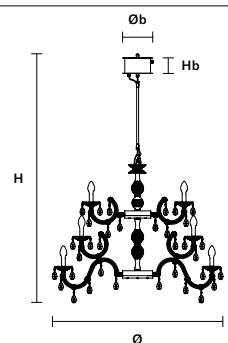

DIMM 1-10V + PUSH

DRYLIGHT S18 WHITE CE  IP66

ø 113 cm / 44.50"
 H 150 cm / 59.10"
 W 16,1 kg / 35,49 lb EXTREME
 20,2 kg / 44,53 lb PREMIUM

H ROD 45 45 cm / 17.70" STANDARD
 H ROD 35 35 cm / 13.80" ON REQUEST
 H ROD 25 25 cm / 9.80" ON REQUEST

BOX

øb 20 cm / 7.87"
 Hb 10 cm / 3.94"

INTEGRATED LED LIGHTING

USA 18XWHITE LED SOURCE – 3000 K
 39 W TOT – 5040 NOMINAL LM
 (DRIVER INCLUDED)

DIMM 1-10V + PUSH

DRYLIGHT S24 WHITE CE  IP66

ø 113 cm / 44.50"
 H 165 cm / 65.00"
 W 23,5 kg / 51,80 lb EXTREME
 29,7 kg / 65,47 lb PREMIUM

H ROD 45 45 cm / 17.70" STANDARD
 H ROD 35 35 cm / 13.80" ON REQUEST
 H ROD 25 25 cm / 9.80" ON REQUEST

BOX

øb 20 cm / 7.87"
 Hb 10 cm / 3.94"

INTEGRATED LED LIGHTING

USA 24XWHITE LED SOURCE – 3000 K
 52 W TOT – 6720 NOMINAL LM
 (DRIVER INCLUDED)

DIMM 1-10V + PUSH

DRYLIGHT S6 RGB-W CE  IP66

ø 75 cm / 29.50"
 H 125 cm / 49.20"
 W 7,3 kg / 16,09 lb EXTREME
 8,7 kg / 19,18 lb PREMIUM

H ROD 45 45 cm / 17.70" STANDARD
 H ROD 35 35 cm / 13.80" ON REQUEST
 H ROD 25 25 cm / 9.80" ON REQUEST