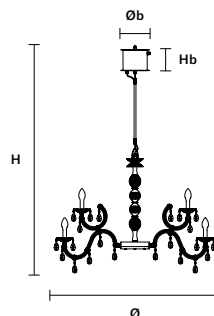

ø 113 cm / 44.50"
 H 150 cm / 59.10"
 W 16,1 kg / 35,49 lb EXTREME
 20,2 kg / 44,53 lb PREMIUM

H ROD 45 45 cm / 17.70" STANDARD
 H ROD 35 35 cm / 13.80" ON REQUEST
 H ROD 25 25 cm / 9.80" ON REQUEST

BOX

øb 20 cm / 7.87"
 Hb 14 cm / 5.51"

INTEGRATED LED LIGHTING

USA 18XRGB-W LED SOURCE
 72 W TOT (DRIVER INCLUDED)

DIMMABLE

DRYLIGHT S24 RGB-W CE  IP66

ø 113 cm / 44.50"
 H 165 cm / 65.00"
 W 23,5 kg / 51,80 lb EXTREME
 29,7 kg / 65,47 lb PREMIUM