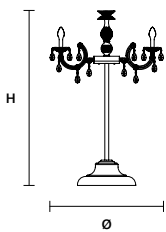

Ⓜ : for the US market, refer to the relevant price list.

* IP66 FOR BATTERY VERSION