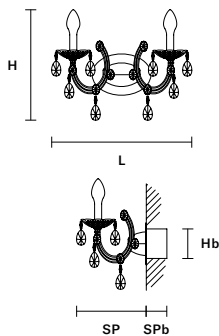

øb 20 cm / 7.87"
 Hb 14 cm / 5.51"

INTEGRATED LED LIGHTING

USA 18XRGB-W LED SOURCE
 72 W TOT (DRIVER INCLUDED)

DIMMABLE

DRYLIGHT S24 RGB-W CE  IP66

ø 113 cm / 44.50"
 H 165 cm / 65.00"
 W 23,5 kg / 51,80 lb EXTREME
 29,7 kg / 65,47 lb PREMIUM

H ROD 45 45 cm / 17.70" STANDARD
 H ROD 35 35 cm / 13.80" ON REQUEST
 H ROD 25 25 cm / 9.80" ON REQUEST

BOX

øb 20 cm / 7.87"
 Hb 14 cm / 5.51"

INTEGRATED LED LIGHTING

USA 24XRGB-W LED SOURCE
 96 W TOT (DRIVER INCLUDED)

DIMMABLE

 : for the US market, refer to the relevant price list.

DRYLIGHT A2 WHITE CE IP66

L	44 cm / 17.30"
SP	30 cm / 11.80"
H	37 cm / 14.60"
INTEGRATED LED LIGHTING	
USA	2XWHITE LED SOURCE – 3000 K 5 W TOT – 560 NOMINAL LM (DRIVER INCLUDED)
DIMM	NO

DRYLIGHT A2 RGB-W CE IP66

L	44 cm / 17.30"
SP	30 cm / 11.80"
H	37 cm / 14.60"
FLUSH-MOUNTED BOX (NOT INCLUDED)	
Lb	10 cm / 3.93"
SPb	7 cm / 2.75"
H	10 cm / 3.93"
INTEGRATED LED LIGHTING	
USA	2XRGB-W LED SOURCE 8 W TOT (DRIVER INCLUDED) DIMMABLE