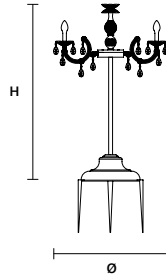

DRYLIGHT TL6 WHITE		CE IP44*
∅	75 cm / 29.50"	
H	120 cm / 47.20"	
INTEGRATED LED LIGHTING		
USA	6xWHITE LED SOURCE – 3000 K 13 W TOT – 1600 NOMINAL LM (DRIVER INCLUDED)	
DIMM	1-10 + PUSH	
BATTERY POWER (OPTIONAL) *		
	10 hours AUTONOMY 5 hours TO RECHARGE	

DRYLIGHT TL6 STAKE WHITE		CE IP44*
∅	75 cm / 29.50"	
H	120 cm / 47.20"	
INTEGRATED LED LIGHTING		
USA	6xWHITE LED SOURCE – 3000 K 13 W TOT – 1600 NOMINAL LM (DRIVER INCLUDED)	
DIMM	1-10 + PUSH	
BATTERY POWER (OPTIONAL) *		
	10 hours AUTONOMY 5 hours TO RECHARGE	

DRYLIGHT TL6 RGB-W		CE IP44*
∅	75 cm / 29.50"	
H	120 cm / 47.20"	
INTEGRATED LED LIGHTING		
USA	6xRGB-W LED SOURCE 24 W TOT (DRIVER INCLUDED)	
	DIMMABLE	
BATTERY POWER (OPTIONAL) *		
	10 hours AUTONOMY 5 hours TO RECHARGE	

DRYLIGHT TL6 STAKE RGB-W		CE IP44*
∅	75 cm / 29.50"	
H	120 cm / 47.20"	
INTEGRATED LED LIGHTING		
USA	6xRGB-W LED SOURCE 24 W TOT (DRIVER INCLUDED)	
	DIMMABLE	
BATTERY POWER (OPTIONAL) *		
	10 hours AUTONOMY 5 hours TO RECHARGE