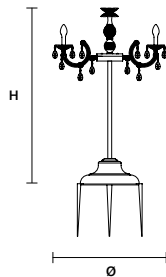

Ⓜ : for the US market, refer to the relevant price list.

* IP66 FOR BATTERY VERSION