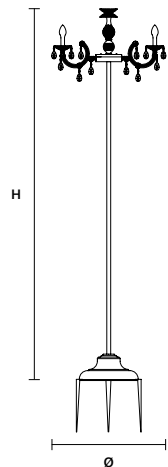

DRYLIGHT STL6 RGB-W		CE IP44*
Ø	75 cm / 29.50"	
H	245 cm / 96.50"	
INTEGRATED LED LIGHTING		
USA	6xRGB-W LED SOURCE 24 W TOT (DRIVER INCLUDED) DIMMABLE	
BATTERY POWER (OPTIONAL) *		
	10 hours AUTONOMY 5 hours TO RECHARGE	

DRYLIGHT STL6 STAKE RGB-W		CE IP44*
Ø	75 cm / 29.50"	
H	245 cm / 96.50"	
INTEGRATED LED LIGHTING		
USA	6xRGB-W LED SOURCE 24 W TOT (DRIVER INCLUDED) DIMMABLE	
BATTERY POWER (OPTIONAL) *		
	10 hours AUTONOMY 5 hours TO RECHARGE