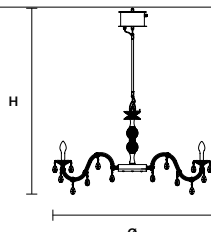

DRYLIGHT S12 RGB-W CE IP66

ø 113 cm / 44.50"
H 135 cm / 53.10"
W 10,6 kg / 23,36 lb EXTREME
13,4 kg / 29,54 lb PREMIUM

H ROD 45 45 cm / 17.70" STANDARD
H ROD 35 35 cm / 13.80" ON REQUEST
H ROD 25 25 cm / 9.80" ON REQUEST

INTEGRATED LED LIGHTING

USA 12XRGB-W LED SOURCE
48 W TOT (DRIVER INCLUDED)

DIMMABLE