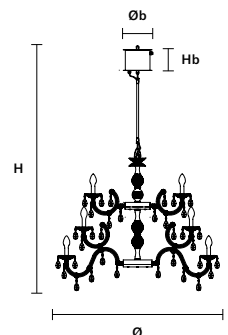

DRYLIGHT S24 RGB-W CE IP66

ø 113 cm / 44.50"
H 165 cm / 65.00"
W 23,5 kg / 51,80 lb EXTREME
29,7 kg / 65,47 lb PREMIUM

H ROD 45 45 cm / 17.70" STANDARD
H ROD 35 35 cm / 13.80" ON REQUEST
H ROD 25 25 cm / 9.80" ON REQUEST

BOX

øb 20 cm / 7.87"
Hb 14 cm / 5.51"

INTEGRATED LED LIGHTING

USA 24XRGB-W LED SOURCE
96 W TOT (DRIVER INCLUDED)

DIMMABLE