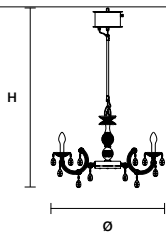

DRYLIGHT S6 WHITE CE  IP66

ø 75 cm / 29.50"
 H 125 cm / 49.20"
 W 7,3 kg / 16,09 lb EXTREME
 8,7 kg / 19,18 lb PREMIUM

H ROD 45 45 cm / 17.70" STANDARD
 H ROD 35 35 cm / 13.80" ON REQUEST
 H ROD 25 25 cm / 9.80" ON REQUEST

INTEGRATED LED LIGHTING

USA 6XWHITE LED SOURCE – 3000 K
 13 W TOT – 1600 NOMINAL LM
 (DRIVER INCLUDED)

DIMM 1-10V + PUSH

DRYLIGHT S12 WHITE CE  IP66

ø 113 cm / 44.50"
 H 135 cm / 53.10"
 W 10,6 kg / 23,36 lb EXTREME
 13,4 kg / 29,54 lb PREMIUM

DIMM 1-10V + PUSH

DRYLIGHT S18 WHITE CE  IP66

ø 113 cm / 44.50"
 H 150 cm / 59.10"
 W 16,1 kg / 35,49 lb EXTREME
 20,2 kg / 44,53 lb PREMIUM

H ROD 45 45 cm / 17.70" STANDARD
 H ROD 35 35 cm / 13.80" ON REQUEST
 H ROD 25 25 cm / 9.80" ON REQUEST