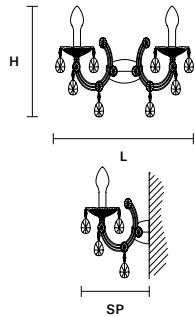

DRYLIGHT A2 WHITE CE IP66

L	44 cm / 17.30"
SP	30 cm / 11.80"
H	37 cm / 14.60"
INTEGRATED LED LIGHTING	
USA	2XWHITE LED SOURCE – 3000 K 5 W TOT – 560 NOMINAL LM (DRIVER INCLUDED)
DIMM	NO

DRYLIGHT A2 RGB-W CE IP66

L	44 cm / 17.30"
SP	30 cm / 11.80"
H	37 cm / 14.60"
FLUSH-MOUNTED BOX (NOT INCLUDED)	
Lb	10 cm / 3.93"
SPb	7 cm / 2.75"
H	10 cm / 3.93"
INTEGRATED LED LIGHTING	
USA	2XRGB-W LED SOURCE 8 W TOT (DRIVER INCLUDED) DIMMABLE