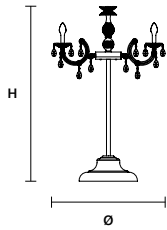

DRYLIGHT TL6 WHITE		CE IP44*
∅	75 cm / 29.50"	
H	120 cm / 47.20"	
INTEGRATED LED LIGHTING		
USA	6xWHITE LED SOURCE – 3000 K 13 W TOT – 1600 NOMINAL LM (DRIVER INCLUDED)	
DIMM	1-10 + PUSH	
BATTERY POWER (OPTIONAL) *		
	10 hours AUTONOMY 5 hours TO RECHARGE	

DRYLIGHT TL6 STAKE WHITE		CE IP44*
∅	75 cm / 29.50"	
H	120 cm / 47.20"	
INTEGRATED LED LIGHTING		
USA	6xWHITE LED SOURCE – 3000 K 13 W TOT – 1600 NOMINAL LM (DRIVER INCLUDED)	
DIMM	1-10 + PUSH	
BATTERY POWER (OPTIONAL) *		
	10 hours AUTONOMY 5 hours TO RECHARGE	

DRYLIGHT TL6 RGB-W		CE IP44*
∅	75 cm / 29.50"	
H	120 cm / 47.20"	
INTEGRATED LED LIGHTING		
USA	6xRGB-W LED SOURCE 24 W TOT (DRIVER INCLUDED)	
	DIMMABLE	
BATTERY POWER (OPTIONAL) *		
	10 hours AUTONOMY 5 hours TO RECHARGE	

DRYLIGHT TL6 STAKE RGB-W		CE IP44*
∅	75 cm / 29.50"	
H	120 cm / 47.20"	
INTEGRATED LED LIGHTING		
USA	6xRGB-W LED SOURCE 24 W TOT (DRIVER INCLUDED)	
	DIMMABLE	
BATTERY POWER (OPTIONAL) *		
	10 hours AUTONOMY 5 hours TO RECHARGE