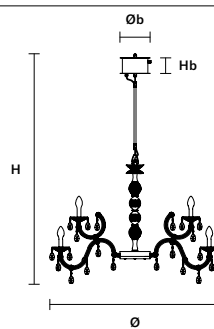

DRYLIGHT S6 WHITE CE  IP66

ø 75 cm / 29.50"
 H 125 cm / 49.20"
 W 7,3 kg / 16,09 lb EXTREME
 8,7 kg / 19,18 lb PREMIUM

H ROD 45 45 cm / 17.70" STANDARD
 H ROD 35 35 cm / 13.80" ON REQUEST
 H ROD 25 25 cm / 9.80" ON REQUEST

DIMM 1-10V + PUSH

DRYLIGHT S18 WHITE CE  IP66

ø 113 cm / 44.50"
 H 150 cm / 59.10"
 W 16,1 kg / 35,49 lb EXTREME
 20,2 kg / 44,53 lb PREMIUM

H ROD 45 45 cm / 17.70" STANDARD
 H ROD 35 35 cm / 13.80" ON REQUEST
 H ROD 25 25 cm / 9.80" ON REQUEST

BOX

øb 20 cm / 7.87"
 Hb 10 cm / 3.94"

INTEGRATED LED LIGHTING

USA 18XWHITE LED SOURCE – 3000 K
 39 W TOT – 5040 NOMINAL LM
 (DRIVER INCLUDED)

DIMM 1-10V + PUSH

DRYLIGHT S24 WHITE CE  IP66

ø 113 cm / 44.50"
 H 165 cm / 65.00"
 W 23,5 kg / 51,80 lb EXTREME
 29,7 kg / 65,47 lb PREMIUM