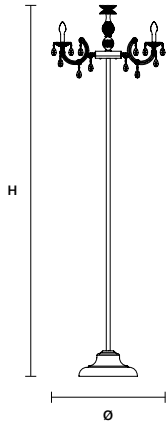

DRYLIGHT STL6 WHITE		CE IP44*
Ø	75 cm / 29.50"	
H	245 cm / 96.50"	
INTEGRATED LED LIGHTING		
USA	6xWHITE LED SOURCE – 3000 K 13 W TOT – 1600 NOMINAL LM (DRIVER INCLUDED)	
DIMM	1-10V + PUSH	
BATTERY POWER (OPTIONAL) *		
	10 hours AUTONOMY 5 hours TO RECHARGE	

DRYLIGHT STL6 STAKE WHITE		CE IP44*
Ø	75 cm / 29.50"	
H	245 cm / 96.50"	
INTEGRATED LED LIGHTING		
USA	6xWHITE LED SOURCE – 3000 K 13 W TOT – 1600 NOMINAL LM (DRIVER INCLUDED)	
DIMM	1-10V + PUSH	
BATTERY POWER (OPTIONAL) *		
	10 hours AUTONOMY 5 hours TO RECHARGE