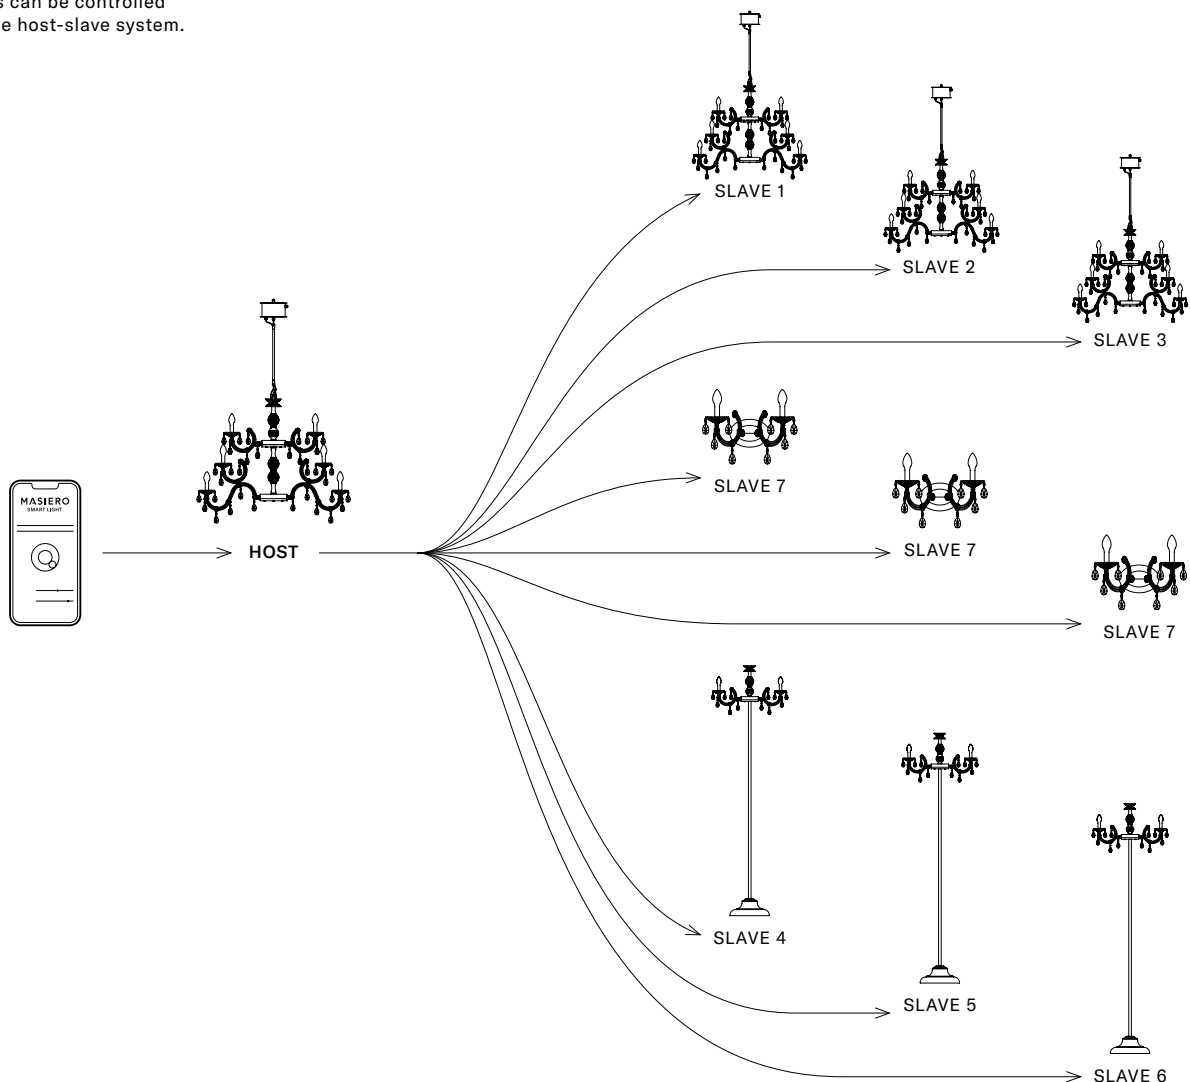

* Control unit not included

MASIERO SMART LIGHT APP

With the Masiero Smart Light App, an infinite number of appliances can be controlled through the host-slave system.

© : for the US market, refer to the relevant price list.