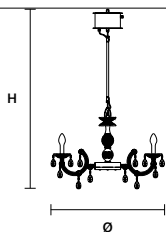

DRYLIGHT S6 RGB-W CE IP66

ø 75 cm / 29.50"
H 125 cm / 49.20"
W 7,3 kg / 16,09 lb EXTREME
8,7 kg / 19,18 lb PREMIUM

H ROD 45 45 cm / 17.70" STANDARD
H ROD 35 35 cm / 13.80" ON REQUEST
H ROD 25 25 cm / 9.80" ON REQUEST

INTEGRATED LED LIGHTING

USA 6XRGB-W LED SOURCE
24 W TOT (DRIVER INCLUDED)

DIMMABLE