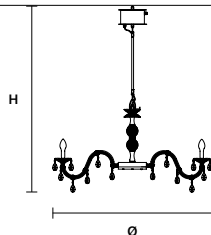

DRYLIGHT S6 WHITE CE  IP66

ø 75 cm / 29.50"
 H 125 cm / 49.20"
 W 7,3 kg / 16,09 lb EXTREME
 8,7 kg / 19,18 lb PREMIUM

H ROD 45 45 cm / 17.70" STANDARD
 H ROD 35 35 cm / 13.80" ON REQUEST
 H ROD 25 25 cm / 9.80" ON REQUEST

INTEGRATED LED LIGHTING

USA 6XWHITE LED SOURCE – 3000 K
 13 W TOT – 1600 NOMINAL LM
 (DRIVER INCLUDED)

DIMM 1-10V + PUSH

DRYLIGHT S12 WHITE CE  IP66

ø 113 cm / 44.50"
 H 135 cm / 53.10"
 W 10,6 kg / 23,36 lb EXTREME
 13,4 kg / 29,54 lb PREMIUM

DIMM 1-10V + PUSH

DRYLIGHT S18 WHITE CE  IP66

ø 113 cm / 44.50"
 H 150 cm / 59.10"
 W 16,1 kg / 35,49 lb EXTREME
 20,2 kg / 44,53 lb PREMIUM

H ROD 45 45 cm / 17.70" STANDARD
 H ROD 35 35 cm / 13.80" ON REQUEST
 H ROD 25 25 cm / 9.80" ON REQUEST