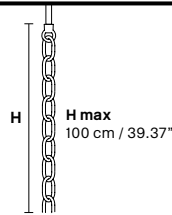

VE 956

Technical Info USA

MASIERO

Design by: Masiero Lab

Standard chain

MT/CG

MT
Traditional version
CG
Coloured glass version

LIGHTING Traditional E26 lightbulbs
SIZE With lampshades, overall diameter is 5 cm (2") larger than specified
FRAME **MT** Chrome or gold plated metal covered with transparent glass
CG Painted metal covered with painted glass
LAMP SHADES **MT** No lampshades included
CG No lampshades included
PENDANTS **MT** Transparent glass or crystal
CG Coloured glass

CE RW/DW

RW
RGB-W Led version
DW
Dynamic White Led version

LIGHTING WHITE LED sources CRI>90
RGB-W each light 330 Nominal lm at 3000K
DW each light 490 Nominal lm at 4700K
SIZE Same size as MT or CG
FRAME Chrome or gold plated metal covered with transparent glass
LAMP SHADES No lampshades included
PENDANTS transparent glass or crystal

VE 956/1

TECHNICAL INFORMATIONS

Ø 40 cm / 15.75"
H 40 cm / 15.75"
W 7 kg / 15.43 lb

LIGHTING SYSTEM

1×E26×60 W max (not included).
Triac Dimmable

VERSION

VE 956/1 MT - CG

1×LED source -4 W tot
Control system: DMX
On request Radio Control and Masiero Smart Light App only for RW version.