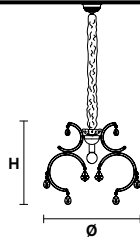

VE 956

Technical Info USA

MASIERO

Design by: Masiero Lab

Standard chain

MT/CG

MT
Traditional version
CG
Coloured glass version

LIGHTING Traditional E26 lightbulbs
SIZE With lampshades, overall diameter is 5 cm (2") larger than specified
FRAME **MT** Chrome or gold plated metal covered with transparent glass
CG Painted metal covered with painted glass
LAMP SHADES **MT** No lampshades included
CG No lampshades included
PENDANTS **MT** Transparent glass or crystal
CG Coloured glass

CE RW/DW

RW
RGB-W Led version
DW
Dynamic White Led version

LIGHTING WHITE LED sources CRI>90
RGB-W each light 330 Nominal lm at 3000K
DW each light 490 Nominal lm at 4700K
SIZE Same size as MT or CG
FRAME Chrome or gold plated metal covered with transparent glass
LAMP SHADES No lampshades included
PENDANTS transparent glass or crystal

VE 956/1

TECHNICAL INFORMATIONS

Ø 40 cm / 15.75"
H 40 cm / 15.75"
W 7 kg / 15.43 lb

LIGHTING SYSTEM

1×E26×60 W max (not included).
Triac Dimmable

VERSION

VE 956/1 MT - CG

1×LED source -4 W tot
Control system: DMX
On request Radio Control and Masiero Smart Light App only for RW version.