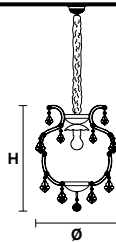

### MT/CG

**MT**  
Traditional version  
**CG**  
Coloured glass version

**LIGHTING** Traditional E26 lightbulbs  
**SIZE** With lampshades, overall diameter is 5 cm (2") larger than specified  
**FRAME** **MT** Chrome or gold plated metal covered with transparent glass  
**CG** Painted metal covered with painted glass  
**LAMP SHADES** **MT** No lampshades included  
**CG** No lampshades included  
**PENDANTS** **MT** Transparent glass or crystal  
**CG** Coloured glass

### CE RW/DW

**RW**  
RGB-W Led version  
**DW**  
Dynamic White Led version

**LIGHTING** WHITE LED sources CRI>90  
**RGB-W** each light 330 Nominal lm at 3000K  
**DW** each light 490 Nominal lm at 4700K  
**SIZE** Same size as MT or CG  
**FRAME** Chrome or gold plated metal covered with transparent glass  
**LAMP SHADES** No lampshades included  
**PENDANTS** transparent glass or crystal

#### TECHNICAL INFORMATIONS

**Ø** 40 cm / 15.75"  
**H** 50 cm / 19.69"  
**W** 6 kg / 13.22 lb