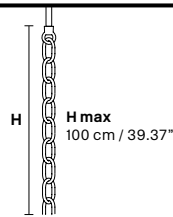

### MT/CG

**MT**  
Traditional version  
**CG**  
Coloured glass version

**LIGHTING** Traditional E26 lightbulbs  
**SIZE** With lampshades, overall diameter is 5 cm (2") larger than specified  
**FRAME** **MT** Chrome or gold plated metal covered with transparent glass  
**CG** Painted metal covered with painted glass  
**LAMP SHADES** **MT** No lampshades included  
**CG** No lampshades included  
**PENDANTS** **MT** Transparent glass or crystal  
**CG** Coloured glass

### CE RW/DW

**RW**  
RGB-W Led version  
**DW**  
Dynamic White Led version

**LIGHTING** WHITE LED sources CRI>90  
**RGB-W** each light 330 Nominal lm at 3000K  
**DW** each light 490 Nominal lm at 4700K  
**SIZE** Same size as MT or CG  
**FRAME** Chrome or gold plated metal covered with transparent glass  
**LAMP SHADES** No lampshades included  
**PENDANTS** transparent glass or crystal

#### TECHNICAL INFORMATIONS

**Ø** 40 cm / 15.75"  
**H** 50 cm / 19.69"  
**W** 6 kg / 13.22 lb