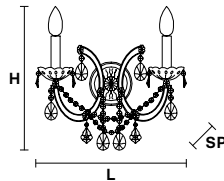

VE 944 Applique

Technical Info USA

MASIERO

Design by: Masiero Lab

MT/CG

MT
Traditional version
CG
Coloured glass version

LIGHTING	Traditional E12 lightbulbs
SIZE	With lampshades, overall diameter is 5 cm (2") larger than specified
FRAME	MT Chrome or gold plated metal covered with transparent glass CG Painted metal covered with painted glass
LAMP SHADES	MT No lampshades included CG No lampshades included
PENDANTS	MT Transparent glass or crystal CG Coloured glass

RW/DW

RW
RGB-W Led version
DW
Dynamic White Led version

LIGHTING	WHITE LED sources CRI>90 RGB-W each light 330 Nominal lm at 3000K DW each light 490 Nominal lm at 4700K
SIZE	Same size as MT or CG
FRAME	Chrome or gold plated metal covered with transparent glass
LAMP SHADES	No lampshades included
PENDANTS	Transparent glass or crystal

VE 944/A1

TECHNICAL INFORMATION	
L	12 cm / 4.72"
SP	20 cm / 7.87"
H	28 cm / 11.02"

LIGHTING SYSTEM
1×E12×40 W max (not included). Triac Dimmable

VERSION
VE 944/A1 MT -CG

LIGHTING SYSTEM
1×LED source -4 W tot Control system: DMX On request Radio Control and Masiero Smart Light App only for RW version.

TECHNICAL INFORMATION	
L	28 cm / 11.02"
SP	18 cm / 7.09"
H	28 cm / 11.02"

LIGHTING SYSTEM
2×E12×40 W max (not included). Triac Dimmable

VERSION
VE 944/A2 MT - CG

LIGHTING SYSTEM
2×LED source -8 W tot Control system: DMX On request Radio Control and Masiero Smart Light App only for RW version.