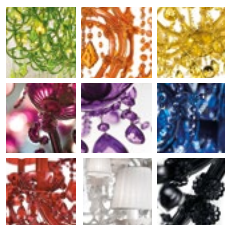

VERSION
VE 944/A1 RW/DW

MT TRADITIONAL

G04 Shiny chrome

G03 Shiny gold

MT DYNAMIC WHITE

MT RGB - W - LED

MT COLOURED GLASS

VE 944/A2