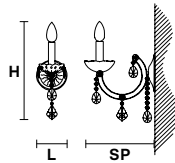

VE 944 Applique

Technical Info USA

MASIERO

Design by: Masiero Lab

MT/CG

MT
Traditional version
CG
Coloured glass version

LIGHTING	Traditional E12 lightbulbs
SIZE	With lampshades, overall diameter is 5 cm (2") larger than specified
FRAME	MT Chrome or gold plated metal covered with transparent glass CG Painted metal covered with painted glass
LAMP SHADES	MT No lampshades included CG No lampshades included
PENDANTS	MT Transparent glass or crystal CG Coloured glass

RW/DW

RW
RGB-W Led version
DW
Dynamic White Led version

LIGHTING	WHITE LED sources CRI>90 RGB-W each light 330 Nominal lm at 3000K DW each light 490 Nominal lm at 4700K
SIZE	Same size as MT or CG
FRAME	Chrome or gold plated metal covered with transparent glass
LAMP SHADES	No lampshades included
PENDANTS	Transparent glass or crystal

VE 944/A1

TECHNICAL INFORMATION	
L	12 cm / 4.72"
SP	20 cm / 7.87"
H	28 cm / 11.02"

LIGHTING SYSTEM
1×E12×40 W max (not included). Triac Dimmable

VERSION
VE 944/A1 MT -CG

LIGHTING SYSTEM
1×LED source -4 W tot Control system: DMX On request Radio Control and Masiero Smart Light App only for RW version.

TECHNICAL INFORMATION	
L	28 cm / 11.02"
SP	18 cm / 7.09"
H	28 cm / 11.02"

LIGHTING SYSTEM
2×E12×40 W max (not included). Triac Dimmable

VERSION
VE 944/A2 MT - CG

LIGHTING SYSTEM
2×LED source -8 W tot Control system: DMX On request Radio Control and Masiero Smart Light App only for RW version.