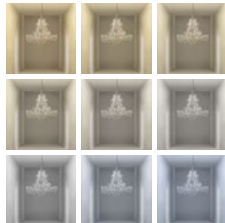

VERSION
VE 944/A1 RW/DW

MT TRADITIONAL

G04 Shiny chrome

G03 Shiny gold

MT DYNAMIC WHITE

MT RGB - W - LED

MT COLOURED GLASS

VE 944/A2