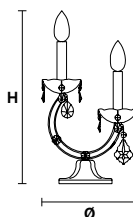

LIGHTING Traditional E12 lightbulbs
SIZE With lampshades, overall diameter is 5 cm (2") larger than specified
FRAME **MT** Chrome or gold plated metal covered with transparent glass
CG Painted metal covered with painted glass
LAMP SHADES **MT** No lampshades included
CG No lampshades included
PENDANTS **MT** Transparent glass or crystal
CG Coloured glass

VE 944/TL1

TECHNICAL INFORMATION
Ø 20 cm / 7.87"
H 28 cm / 11.02"

LIGHTING SYSTEM
1×E12×40 W max (not included).
Triac Dimmable

VERSION
VE 944/TL1 MT - CG

1×LED source -4 W tot
Control system: DMX
On request Radio Control
and Masiero Smart Light
App only for RW version.

TECHNICAL INFORMATION
Ø 20 cm / 7.87"
H 35 cm / 13.78"

LIGHTING SYSTEM
2×E12×40 W max (not included).
Triac Dimmable

VERSION
VE 944/TL2 MT - CG

2×LED source -8 W tot
Control system: DMX
On request Radio Control
and Masiero Smart Light
App only for RW version.

VE 944/TL2 RW/DW

VE 944/TL3

TECHNICAL INFORMATION
Ø 45 cm / 17.72"
H 60 cm / 23.62"

LIGHTING SYSTEM
3×E12×40 W max (not included).
Triac Dimmable

VERSION
VE 944/TL3 MT - CG

3×LED source -12 W tot
Control system: DMX
On request Radio Control
and Masiero Smart Light
App only for RW version.