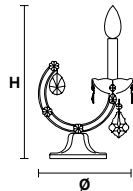

VE 944 Table Lamp

Technical Info USA

MASIERO

Design by: Masiero Lab

MT/CG

RW/DW

MT
Traditional version
CG
Coloured glass version

RW
RGB-W Led version
DW
Dynamic White Led version

LIGHTING Traditional E12 lightbulbs
SIZE With lampshades, overall diameter is 5 cm (2") larger than specified
FRAME **MT** Chrome or gold plated metal covered with transparent glass
CG Painted metal covered with painted glass
LAMP SHADES **MT** No lampshades included
CG No lampshades included
PENDANTS **MT** Transparent glass or crystal
CG Coloured glass

LIGHTING WHITE LED sources CRI>90
RGB-W each light 330 Nominal lm at 3000K
DW each light 490 Nominal lm at 4700K
SIZE Same size as MT or CG
FRAME Chrome or gold plated metal covered with transparent glass
LAMP SHADES No lampshades included
PENDANTS transparent glass or crystal

VE 944/TL1

TECHNICAL INFORMATION
Ø 20 cm / 7.87"
H 28 cm / 11.02"

LIGHTING SYSTEM
1×E12×40 W max (not included).
Triac Dimmable

VERSION
VE 944/TL1 MT - CG

1×LED source -4 W tot
Control system: DMX
On request Radio Control
and Masiero Smart Light
App only for RW version.

VE 944/TL1 RW/DW

MT TRADITIONAL

G04 Shiny chrome

G03 Shiny gold

MT DYNAMIC WHITE

MT RGB - W - LED

MT COLOURED GLASS

VE 944/TL2

TECHNICAL INFORMATION
Ø 20 cm / 7.87"
H 35 cm / 13.78"

LIGHTING SYSTEM
2×E12×40 W max (not included).
Triac Dimmable

VERSION
VE 944/TL2 MT - CG

2×LED source -8 W tot
Control system: DMX
On request Radio Control
and Masiero Smart Light
App only for RW version.

VE 944/TL2 RW/DW

VE 944/TL3

TECHNICAL INFORMATION
Ø 45 cm / 17.72"
H 60 cm / 23.62"

LIGHTING SYSTEM
3×E12×40 W max (not included).
Triac Dimmable

VERSION
VE 944/TL3 MT - CG

3×LED source -12 W tot
Control system: DMX
On request Radio Control
and Masiero Smart Light
App only for RW version.

VE 944/TL3 RW/DW