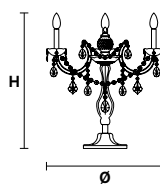

LIGHTING Traditional E12 lightbulbs
SIZE With lampshades, overall diameter is 5 cm (2") larger than specified
FRAME **MT** Chrome or gold plated metal covered with transparent glass
CG Painted metal covered with painted glass
LAMP SHADES **MT** No lampshades included
CG No lampshades included
PENDANTS **MT** Transparent glass or crystal
CG Coloured glass

TECHNICAL INFORMATION
Ø 20 cm / 7.87"
H 35 cm / 13.78"

LIGHTING SYSTEM
2×E12×40 W max (not included).
Triac Dimmable

VERSION
VE 944/TL2 MT - CG

2×LED source -8 W tot
Control system: DMX
On request Radio Control
and Masiero Smart Light
App only for RW version.

VE 944/TL2 RW/DW

VE 944/TL3

TECHNICAL INFORMATION
Ø 45 cm / 17.72"
H 60 cm / 23.62"

LIGHTING SYSTEM
3×E12×40 W max (not included).
Triac Dimmable

VERSION
VE 944/TL3 MT - CG

3×LED source -12 W tot
Control system: DMX
On request Radio Control
and Masiero Smart Light
App only for RW version.