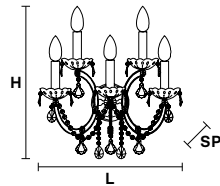

Design by: Masiero Lab

MT/CG

MT
Traditional version
CG
Coloured glass version

LIGHTING	Traditional E12 lightbulbs
SIZE	With lampshades, overall diameter is 5 cm (2") larger than specified
FRAME	MT Chrome or gold plated metal covered with transparent glass CG Painted metal covered with painted glass
LAMP SHADES	MT No lampshades included CG No lampshades included
PENDANTS	MT Transparent glass or crystal CG Coloured glass

RW/DW

RW
RGB-W Led version
DW
Dynamic White Led version

LIGHTING	WHITE LED sources CRI>90 RGB-W each light 330 Nominal lm at 3000K DW each light 490 Nominal lm at 4700K
SIZE	Same size as MT or CG
FRAME	Chrome or gold plated metal covered with transparent glass
LAMP SHADES	No lampshades included
PENDANTS	Transparent glass or crystal

VE 942/A5

TECHNICAL INFORMATION

L 45 cm / 17.72"
SP 25 cm / 9.84"
H 40 cm / 15.75"

LIGHTING SYSTEM

5×E12×40 W max
(not included).
Triac Dimmable

VERSION

VE 942/A5 MT - CG

5×LED source -20 W tot
Control system: DMX
On request Radio Control
and Masiero Smart Light
App only for RW version.