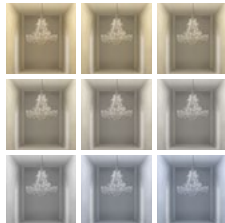

Design by: Masiero Lab

MT/CG

RW/DW

MT
Traditional version
CG
Coloured glass version

RW
RGB-W Led version
DW
Dynamic White Led version

LIGHTING Traditional E12 lightbulbs
SIZE With lampshades, overall diameter is 5 cm (2") larger than specified
FRAME **MT** Chrome or gold plated metal covered with transparent glass
CG Painted metal covered with painted glass
LAMPSHADES **MT** No lampshades included
CG No lampshades included
PENDANTS **MT** Transparent glass or crystal
CG Coloured glass

VE 942/STL5 RW/DW

MT TRADITIONAL

G04 Shiny chrome

G03 Shiny gold

MT DYNAMIC WHITE

MT RGB - W - LED

MT COLOURED GLASS