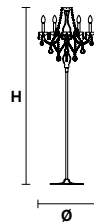

Design by: Masiero Lab

MT/CG

RW/DW

MT
Traditional version
CG
Coloured glass version

RW
RGB-W Led version
DW
Dynamic White Led version

LIGHTING Traditional E12 lightbulbs
SIZE With lampshades, overall diameter is 5 cm (2") larger than specified
FRAME **MT** Chrome or gold plated metal covered with transparent glass
CG Painted metal covered with painted glass
LAMPSHADES **MT** No lampshades included
CG No lampshades included
PENDANTS **MT** Transparent glass or crystal
CG Coloured glass

LIGHTING WHITE LED sources CRI>90
RGB-W each light 330 Nominal lm at 3000K
DW each light 490 Nominal lm at 4700K
SIZE Same size as MT or CG
FRAME Chrome or gold plated metal covered with transparent glass
LAMPSHADES No lampshades included
PENDANTS Transparent glass or crystal

VE 942/STL5

TECHNICAL INFORMATION

Ø 55 cm / 21.65"
H 185 cm / 72.83"

LIGHTING SYSTEM

5×E12×40 W max (not included).
Triac Dimmable

VERSION

VE 942/STL5 MT - CG

5×LED source ~20 W tot
Control system: DMX
On request Radio Control and Masiero Smart Light App only for RW version.