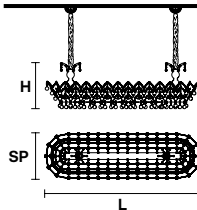

VE 920/30

TECHNICAL INFORMATION		LIGHTING SYSTEM	VERSION
L	200 cm / 78.74"	30×E12×40 W max (not included). Triac Dimmable	VE 920/30 MT
SP	70 cm / 27.55"		
H	60 cm / 23.62"	30×LED source -120 W tot Control system: DMX On request Radio Control and Masiero Smart Light App only for RW version.	VE 920/30 RW/DW
W	100 kg / 220.4 lb