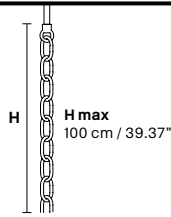

Standard chain

MT

MT Traditional version

LIGHTING	Traditional E12 lightbulbs
SIZE	With lampshades, overall diameter is 5 cm (2") larger than specified
FRAME	MT Chrome or gold plated metal covered with transparent glass
PENDANTS	MT Transparent glass or crystal

CE RW/DW

RW RGB-W Led version DW Dynamic White Led version

LIGHTING	WHITE LED sources CRI>90 RGB-W each light 330 Nominal lm at 3000K DW each light 490 Nominal lm at 4700K
SIZE	Same size as MT
FRAME	Chrome or gold plated metal covered with transparent glass
PENDANTS	Transparent glass or crystal