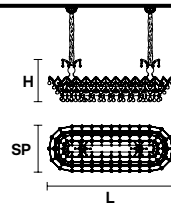

### VE 920/14

TECHNICAL INFORMATION		LIGHTING SYSTEM	VERSION
<b>L</b>	90 cm / 35.43"	14×E12×40 W max (not included). Triac Dimmable	<b>VE 920/14 MT</b>
<b>SP</b>	45 cm / 17.72"		
<b>H</b>	50 cm / 19.69"	14×LED source -56 W tot Control system: DMX On request Radio Control and Masiero Smart Light App only for RW version.	<b>VE 920/14 RW/DW</b>
<b>W</b>	48 kg / 105.82 lb		

### VE 920/24

TECHNICAL INFORMATION		LIGHTING SYSTEM	VERSION
<b>L</b>	160 cm / 62.99"	24×E12×40 W max (not included). Triac Dimmable	<b>VE 920/24 MT</b>
<b>SP</b>	70 cm / 27.55"		
<b>H</b>	60 cm / 23.62"	24×LED source -96 W tot Control system: DMX On request Radio Control and Masiero Smart Light App only for RW version.	<b>VE 920/24 RW/DW</b>
<b>W</b>	77.5 kg / 170.8 lb		