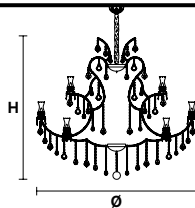

RW
RGB-W Led version
DW
Dynamic White Led version

LIGHTING	Traditional E12 lightbulbs
SIZE	With lampshades, overall diameter is 5 cm (2") larger than specified
FRAME	MT Chrome or gold plated metal covered with transparent glass CG Painted metal covered with painted glass
LAMP SHADES	MT No lampshades included CG No lampshades included
PENDANTS	MT Transparent glass or crystal CG Coloured glass

VE 905/15

TECHNICAL INFORMATIONS	
Ø	90 cm / 35.43"
H	80 cm / 31.49"
W	38 kg / 83.77 lb

LIGHTING SYSTEM
15×E12×40 W max (not included). Triac Dimmable

VERSION
VE 905/15 MT - CG

LIGHTING SYSTEM
15×LED source -60 W tot Control system: DMX On request Radio Control and Masiero Smart Light App only for RW version.

TECHNICAL INFORMATIONS	
Ø	145 cm / 57.08"
H	120 cm / 47.24"
W	60 kg / 132.27 lb

LIGHTING SYSTEM
24×E12×40 W max (not included). Triac Dimmable

VERSION
VE 905/24 MT - CG

LIGHTING SYSTEM
24×LED source -96 W tot Control system: DMX On request Radio Control and Masiero Smart Light App only for RW version.

VERSION
VE 905/24 RW/DW

VE 905/56

TECHNICAL INFORMATIONS	
Ø	210 cm / 102.40"
H	195 cm / 118.20"
W	140 kg / 308.6 lb

LIGHTING SYSTEM
56×E12×40 W max (not included). Triac Dimmable

VERSION
VE 905/56 MT - CG