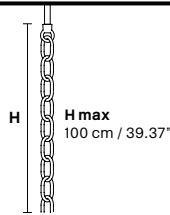

Standard chain

MT/CG

MT
Traditional version
CG
Coloured glass version

RW/DW

RW
RGB-W Led version
DW
Dynamic White Led version

LIGHTING	Traditional E12 lightbulbs
SIZE	With lampshades, overall diameter is 5 cm (2") larger than specified
FRAME	MT Chrome or gold plated metal covered with transparent glass CG Painted metal covered with painted glass
LAMP SHADES	MT No lampshades included CG No lampshades included
PENDANTS	MT Transparent glass or crystal CG Coloured glass

LIGHTING	WHITE LED sources CRI>90 RGB-W each light 330 Nominal lm at 3000K DW each light 490 Nominal lm at 4700K
SIZE	Same size as MT or CG
FRAME	Chrome or gold plated metal covered with transparent glass
LAMP SHADES	No lampshades included
PENDANTS	transparent glass or crystal