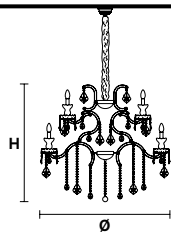

VE 905

Technical Info USA

MASIERO

Design by: Masiero Lab

Standard chain

MT/CG

MT
Traditional version
CG
Coloured glass version

RW/DW

RW
RGB-W Led version
DW
Dynamic White Led version

LIGHTING	Traditional E12 lightbulbs
SIZE	With lampshades, overall diameter is 5 cm (2") larger than specified
FRAME	MT Chrome or gold plated metal covered with transparent glass CG Painted metal covered with painted glass
LAMP SHADES	MT No lampshades included CG No lampshades included
PENDANTS	MT Transparent glass or crystal CG Coloured glass

VE 905/15

TECHNICAL INFORMATIONS	
Ø	90 cm / 35.43"
H	80 cm / 31.49"
W	38 kg / 83.77 lb

LIGHTING SYSTEM
15×E12×40 W max (not included). Triac Dimmable

VERSION
VE 905/15 MT - CG

LIGHTING SYSTEM
15×LED source -60 W tot Control system: DMX On request Radio Control and Masiero Smart Light App only for RW version.

VERSION
VE 905/24 RW/DW

VE 905/56

TECHNICAL INFORMATIONS	
Ø	210 cm / 102.40"
H	195 cm / 118.20"
W	140 kg / 308.6 lb

LIGHTING SYSTEM
56×E12×40 W max (not included). Triac Dimmable

VERSION
VE 905/56 MT - CG