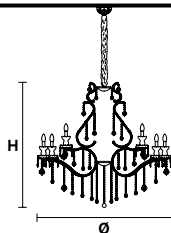

RW
RGB-W Led version
DW
Dynamic White Led version

LIGHTING	Traditional E12 lightbulbs
SIZE	With lampshades, overall diameter is 5 cm (2") larger than specified
FRAME	MT Chrome or gold plated metal covered with transparent glass CG Painted metal covered with painted glass
LAMP SHADES	MT No lampshades included CG No lampshades included
PENDANTS	MT Transparent glass or crystal CG Coloured glass

VE 905/15

TECHNICAL INFORMATIONS	
Ø	90 cm / 35.43"
H	80 cm / 31.49"
W	38 kg / 83.77 lb

LIGHTING SYSTEM
15×E12×40 W max (not included). Triac Dimmable

VERSION
VE 905/15 MT - CG

LIGHTING SYSTEM
15×LED source -60 W tot Control system: DMX On request Radio Control and Masiero Smart Light App only for RW version.

TECHNICAL INFORMATIONS	
Ø	145 cm / 57.08"
H	120 cm / 47.24"
W	60 kg / 132.27 lb

LIGHTING SYSTEM
24×E12×40 W max (not included). Triac Dimmable

VERSION
VE 905/24 MT - CG

LIGHTING SYSTEM
24×LED source -96 W tot Control system: DMX On request Radio Control and Masiero Smart Light App only for RW version.

VERSION
VE 905/24 RW/DW

VE 905/56

TECHNICAL INFORMATIONS	
Ø	210 cm / 102.40"
H	195 cm / 118.20"
W	140 kg / 308.6 lb

LIGHTING SYSTEM
56×E12×40 W max (not included). Triac Dimmable

VERSION
VE 905/56 MT - CG