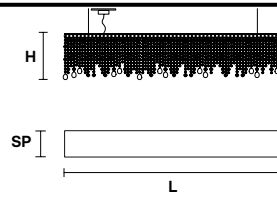

Powder coated metal frame and painted glass pendants or only transparent pendants.

**V71**  
Painted matt nickel

**VE 895 S6**

**Suspension**

**TECHNICAL INFORMATIONS**

- L** 126 cm / 49.60"
- SP** 15 cm / 5.90"
- H** 40 cm / 15.75"
- W** 17 kg / 37.47 lb

**LIGHTING SYSTEM**

6×E12×40 W max  
(not included).

**VE 895 S6 TRASP**

**Suspension**

**TECHNICAL INFORMATIONS**

- L** 126 cm / 49.60"
- SP** 15 cm / 5.90"
- H** 40 cm / 15.75"
- W** 17 kg / 37.47 lb

**LIGHTING SYSTEM**

6×E12×40 W max  
(not included).

**VE 895 S8**

**Suspension**

**TECHNICAL INFORMATIONS**

- L** 160 cm / 63.00"
- SP** 15 cm / 5.90"
- H** 40 cm / 15.75"
- W** 23 kg / 50.70 lb

**LIGHTING SYSTEM**

8×E12×40 W max  
(not included).

**TECHNICAL INFORMATIONS**

- L** 200 cm / 78.75"
- SP** 15 cm / 5.90"
- H** 40 cm / 15.75"
- W** 32 kg / 70.54 lb

**LIGHTING SYSTEM**

10×E12×40 W max  
(not included).