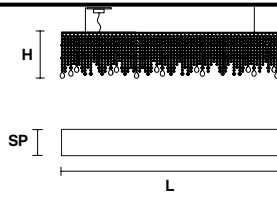

Powder coated metal frame and painted glass pendants or only transparent pendants.

**V71**  
Painted matt nickel

**VE 895 S6**

**Suspension**

**TECHNICAL INFORMATIONS**

- L** 126 cm / 49.60"
- SP** 15 cm / 5.90"
- H** 40 cm / 15.75"
- W** 17 kg / 37.47 lb

**LIGHTING SYSTEM**

6×E12×40 W max  
(not included).

**VE 895 S6 TRASP**

**Suspension**

**TECHNICAL INFORMATIONS**

- L** 126 cm / 49.60"
- SP** 15 cm / 5.90"
- H** 40 cm / 15.75"
- W** 17 kg / 37.47 lb

**LIGHTING SYSTEM**

6×E12×40 W max  
(not included).

**VE 895 S8**

**Suspension**

**TECHNICAL INFORMATIONS**

- L** 160 cm / 63.00"
- SP** 15 cm / 5.90"
- H** 40 cm / 15.75"
- W** 23 kg / 50.70 lb

**LIGHTING SYSTEM**

8×E12×40 W max  
(not included).

**TECHNICAL INFORMATIONS**

- L** 200 cm / 78.75"
- SP** 15 cm / 5.90"
- H** 40 cm / 15.75"
- W** 32 kg / 70.54 lb

**LIGHTING SYSTEM**

10×E12×40 W max  
(not included).