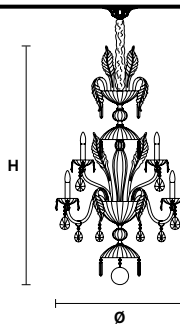

VE 886/12

Suspension

TECHNICAL INFORMATION

Ø 70 cm / 27.55"
 H 130 cm / 51.20"
 W 27 kg / 59.52 lb

LIGHTING SYSTEM

12×E12×40 W max
 (not included).

Telaio e braccia di vetro soffiato, pendagli in cristallo.
 Blown glass arm frame and crystal pendants.

G04
 Shiny chrome

G03
 Shiny gold