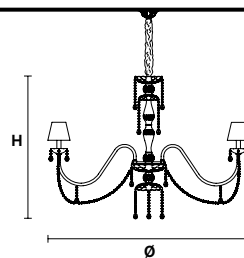

Telaio e braccia di vetro soffiato, pendagli in cristallo.  
Blown glass arm frame and crystal pendants.

**G04**  
Shiny chrome

**G03**  
Shiny gold

**H**  
Standard Chain  
100 cm / 39.37"

VE 875/12

Suspension

TECHNICAL INFORMATIONS

Ø 120 cm / 47.30"  
H 120 cm / 47.30"  
W 25 kg / 55.11 lb

LIGHTING SYSTEM

12×E12×40 W max  
(not included).

VE 875/16

Suspension

TECHNICAL INFORMATIONS

Ø 145 cm / 57.09"  
H 120 cm / 47.30"  
W 32 kg / 70.54 lb

LIGHTING SYSTEM

16×E12×40 W max  
(not included).