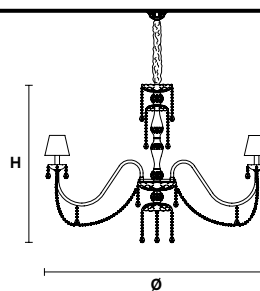

Telaio e braccia di vetro soffiato, pendagli in cristallo.  
Blown glass arm frame and crystal pendants.

**G04**  
Shiny chrome

**G03**  
Shiny gold

**H**  
Standard Chain  
100 cm / 39.37"

VE 875/12

Suspension

TECHNICAL INFORMATIONS

Ø 120 cm / 47.30"  
H 120 cm / 47.30"  
W 25 kg / 55.11 lb

LIGHTING SYSTEM

12×E12×40 W max  
(not included).

VE 875/16

Suspension

TECHNICAL INFORMATIONS

Ø 145 cm / 57.09"  
H 120 cm / 47.30"  
W 32 kg / 70.54 lb

LIGHTING SYSTEM

16×E12×40 W max  
(not included).