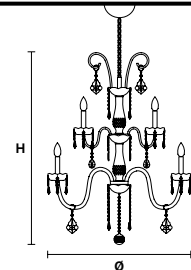

Ø 77 cm / 30.31 "
H 63 cm / 24.80 "
W 9 kg / 19.84 lb

LIGHTING SYSTEM

6×E12×40 W max
(not included).

VE 874/8

Suspension

TECHNICAL INFORMATIONS

Ø 88 cm / 34.64 "
H 76 cm / 29.92 "
W 13 kg / 28.66 lb

LIGHTING SYSTEM

8×E12×40 W max
(not included).

VE 874/5+5

Suspension

TECHNICAL INFORMATIONS

Ø 88 cm / 34.64 "
H 112 cm / 44.09 "
W 19 kg / 41.88 lb

LIGHTING SYSTEM

10×E12×40 W max
(not included).

VE 874/12

Suspension

TECHNICAL INFORMATIONS

Ø 103 cm / 40.55 "
H 80 cm / 31.49 "
W 17 kg / 15.43 lb

LIGHTING SYSTEM

12×E12×40 W max
(not included).

VE 874/16+8

Suspension

TECHNICAL INFORMATIONS

Ø 95 cm / 37.50 "
H 110 cm / 43.30 "
W 34 kg / 74.95 lb

LIGHTING SYSTEM

24×E12×40 W max
(not included).