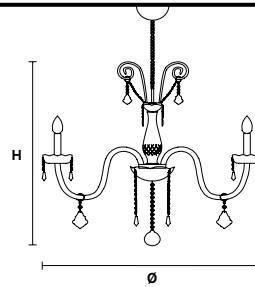

Telaio e braccia di vetro soffiato, pendagli in cristallo.
Blown glass arm frame and crystal pendants.

G04
Shiny chrome

G03
Shiny gold

H
Standard Chain
100 cm / 39.37"

VE 874/6

Suspension

TECHNICAL INFORMATIONS

Ø 77 cm / 30.31 "
H 63 cm / 24.80 "
W 9 kg / 19.84 lb

LIGHTING SYSTEM

6×E12×40 W max
(not included).

VE 874/8

Suspension

TECHNICAL INFORMATIONS

Ø 88 cm / 34.64 "
H 76 cm / 29.92 "
W 13 kg / 28.66 lb

LIGHTING SYSTEM

8×E12×40 W max
(not included).

VE 874/5+5

Suspension

TECHNICAL INFORMATIONS

Ø 88 cm / 34.64 "
H 112 cm / 44.09 "
W 19 kg / 41.88 lb

LIGHTING SYSTEM

10×E12×40 W max
(not included).

VE 874/12

Ø 95 cm / 37.50 "
H 110 cm / 43.30 "
W 34 kg / 74.95 lb

LIGHTING SYSTEM

24×E12×40 W max
(not included).