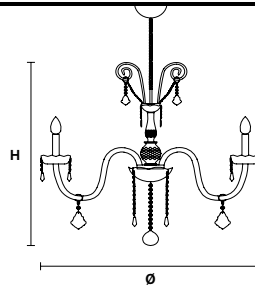

Ø 77 cm / 30.31 "
H 63 cm / 24.80 "
W 9 kg / 19.84 lb

LIGHTING SYSTEM

6×E12×40 W max
(not included).

VE 874/8

Suspension

TECHNICAL INFORMATIONS

Ø 88 cm / 34.64 "
H 76 cm / 29.92 "
W 13 kg / 28.66 lb

LIGHTING SYSTEM

8×E12×40 W max
(not included).

VE 874/5+5

Suspension

TECHNICAL INFORMATIONS

Ø 88 cm / 34.64 "
H 112 cm / 44.09 "
W 19 kg / 41.88 lb

LIGHTING SYSTEM

10×E12×40 W max
(not included).

VE 874/12

Suspension

TECHNICAL INFORMATIONS

Ø 103 cm / 40.55 "
H 80 cm / 31.49 "
W 17 kg / 15.43 lb

LIGHTING SYSTEM

12×E12×40 W max
(not included).

VE 874/16+8

Suspension

TECHNICAL INFORMATIONS

Ø 95 cm / 37.50 "
H 110 cm / 43.30 "
W 34 kg / 74.95 lb

LIGHTING SYSTEM

24×E12×40 W max
(not included).