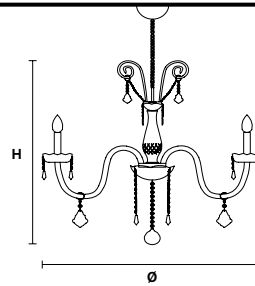

Telaio e braccia di vetro soffiato, pendagli in cristallo.
Blown glass arm frame and crystal pendants.

G04
Shiny chrome

G03
Shiny gold

H
Standard Chain
100 cm / 39.37"

VE 874/6

Suspension

TECHNICAL INFORMATIONS

Ø 77 cm / 30.31 "
H 63 cm / 24.80 "
W 9 kg / 19.84 lb

LIGHTING SYSTEM

6×E12×40 W max
(not included).

VE 874/8

Suspension

TECHNICAL INFORMATIONS

Ø 88 cm / 34.64 "
H 76 cm / 29.92 "
W 13 kg / 28.66 lb

LIGHTING SYSTEM

8×E12×40 W max
(not included).

VE 874/5+5

Suspension

TECHNICAL INFORMATIONS

Ø 88 cm / 34.64 "
H 112 cm / 44.09 "
W 19 kg / 41.88 lb

LIGHTING SYSTEM

10×E12×40 W max
(not included).

VE 874/12

Ø 95 cm / 37.50 "
H 110 cm / 43.30 "
W 34 kg / 74.95 lb

LIGHTING SYSTEM

24×E12×40 W max
(not included).