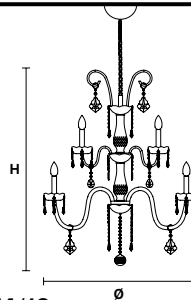

Ø 77 cm / 30.31 "
H 63 cm / 24.80 "
W 9 kg / 19.84 lb

LIGHTING SYSTEM

6×E12×40 W max
(not included).

VE 874/8

Suspension

TECHNICAL INFORMATIONS

Ø 88 cm / 34.64 "
H 76 cm / 29.92 "
W 13 kg / 28.66 lb

LIGHTING SYSTEM

8×E12×40 W max
(not included).

VE 874/5+5

Suspension

TECHNICAL INFORMATIONS

Ø 88 cm / 34.64 "
H 112 cm / 44.09 "
W 19 kg / 41.88 lb

LIGHTING SYSTEM

10×E12×40 W max
(not included).

VE 874/12

Suspension

TECHNICAL INFORMATIONS

Ø 103 cm / 40.55 "
H 80 cm / 31.49 "
W 17 kg / 15.43 lb

LIGHTING SYSTEM

12×E12×40 W max
(not included).

VE 874/16+8

Suspension

TECHNICAL INFORMATIONS

Ø 95 cm / 37.50 "
H 110 cm / 43.30 "
W 34 kg / 74.95 lb

LIGHTING SYSTEM

24×E12×40 W max
(not included).