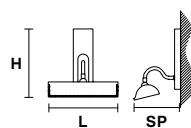

VE 868 P

Applique

CE

TECHNICAL INFORMATIONS

- L** 12 cm / 4.72"
- SP** 15 cm / 5.91"
- H** 15 cm / 5.91"
- W** 3 kg / 6.61 lb

LIGHTING SYSTEM

LED×3 W 3000K

VE 868 G

Applique

CE

TECHNICAL INFORMATIONS

- L** 31 cm / 12.20"
- SP** 15 cm / 5.91"
- H** 10 cm / 3.94"
- W** 4.5 kg / 9.92 lb

LIGHTING SYSTEM

LED×5 W 3000K

Telaio in metallo dorato opaco.

Matt gold plated solid metal frame.