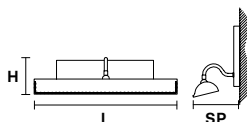

VE 868 P

Applique

CE

TECHNICAL INFORMATIONS

- L** 12 cm / 4.72"
- SP** 15 cm / 5.91"
- H** 15 cm / 5.91"
- W** 3 kg / 6.61 lb

LIGHTING SYSTEM

LED×3 W 3000K

VE 868 G

Applique

CE

TECHNICAL INFORMATIONS

- L** 31 cm / 12.20"
- SP** 15 cm / 5.91"
- H** 10 cm / 3.94"
- W** 4.5 kg / 9.92 lb

LIGHTING SYSTEM

LED×5 W 3000K

Telaio in metallo dorato opaco.

Matt gold plated solid metal frame.