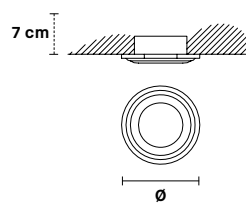

VE 865

Spot

CE

TECHNICAL INFORMATION

Ø 8 cm / 3.15"
W 0,5 kg / 1.10 lb

LIGHTING SYSTEM

1×GU10×50 W max
(not included).

Faretto ad incasso in ottone dorato. Lampadine non incluse.
Foro a soffitto Ø 2.37".

Solid brass gold plated spot light. Bulbs not included.
Hole Ø 2.37".

G03
Shiny gold