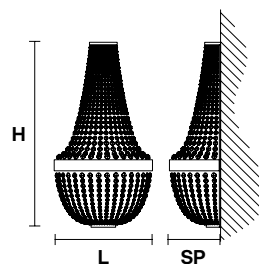

**VE 864 A4**

**Applique**

**TECHNICAL INFORMATIONS**

<b>L</b>	30 cm / 11.80"
<b>SP</b>	21cm / 8.30"
<b>H</b>	57 cm / 22.45"
<b>W</b>	4 kg / 8.81 lb

**LIGHTING SYSTEM**

4×E12×40 W max  
(not included).

Chrome plated metal frame and crystal pendants.