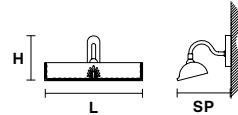

Telaio in metallo dorato opaco.

Matt gold plated solid metal frame.

G03
Shiny gold

VE 860 A1 P

Applique

CE

TECHNICAL INFORMATIONS

- L** 20 cm / 7.87"
- SP** 26 cm / 10.24"
- H** 15 cm / 5.91"
- W** 2 kg / 4.40 lb

LIGHTING SYSTEM

1×E12×40 W max
(not included).

VE 860 A2 G

Applique

CE

TECHNICAL INFORMATIONS

- L** 31 cm / 12.20"
- SP** 26 cm / 10.24"
- H** 15 cm / 5.91"
- W** 2.2 kg / 4.84 lb

LIGHTING SYSTEM

2×E12×40 W max
(not included).

VE 860 A4

Applique

CE

TECHNICAL INFORMATIONS

- L** 60 cm / 23.62"
- SP** 26 cm / 10.24"
- H** 15 cm / 5.91"
- W** 5 kg / 11 lb

LIGHTING SYSTEM

4×G9×40 W max
(not included).