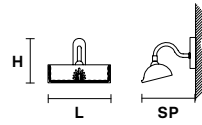

Telaio in metallo dorato opaco.

Matt gold plated solid metal frame.

G03
Shiny gold

VE 860 A1 P

Applique

CE

TECHNICAL INFORMATIONS

- L** 20 cm / 7.87"
- SP** 26 cm / 10.24"
- H** 15 cm / 5.91"
- W** 2 kg / 4.40 lb

LIGHTING SYSTEM

1×E12×40 W max
(not included).

VE 860 A2 G

Applique

CE

TECHNICAL INFORMATIONS

- L** 31 cm / 12.20"
- SP** 26 cm / 10.24"
- H** 15 cm / 5.91"
- W** 2.2 kg / 4.84 lb

LIGHTING SYSTEM

2×E12×40 W max
(not included).

VE 860 A4

Applique

CE

TECHNICAL INFORMATIONS

- L** 60 cm / 23.62"
- SP** 26 cm / 10.24"
- H** 15 cm / 5.91"
- W** 5 kg / 11 lb

LIGHTING SYSTEM

4×G9×40 W max
(not included).