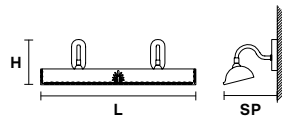

LIGHTING SYSTEM

1×E12×40 W max
(not included).

VE 860 A2 G

Applique

CE

TECHNICAL INFORMATIONS

- L** 31 cm / 12.20"
- SP** 26 cm / 10.24"
- H** 15 cm / 5.91"
- W** 2.2 kg / 4.84 lb

LIGHTING SYSTEM

2×E12×40 W max
(not included).

VE 860 A4

Applique

CE

TECHNICAL INFORMATIONS

- L** 60 cm / 23.62"
- SP** 26 cm / 10.24"
- H** 15 cm / 5.91"
- W** 5 kg / 11 lb

LIGHTING SYSTEM

4×G9×40 W max
(not included).