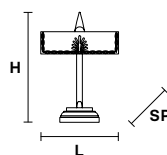

VE 860 TL1

Table Lamp

CE *

TECHNICAL INFORMATION

L	20 cm / 7.87"
SP	21 cm / 8.27"
H	35 cm / 13.78"

LIGHTING SYSTEM

1×E12×40 W max
(not included).

Telaio in metallo dorato opaco.