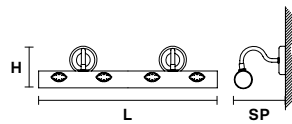

LIGHTING SYSTEM

1×E12×40 W max  
(not included).

VE 858 A2 G

Applique

CE

TECHNICAL INFORMATIONS

- L** 30 cm / 11.81"
- SP** 20 cm / 7.87"
- H** 15 cm / 5.91"
- W** 1.5 kg / 3.30 lb

LIGHTING SYSTEM

2×E12×40 W max  
(not included).

VE 858 A4

Applique

CE

TECHNICAL INFORMATIONS

- L** 60 cm / 23.62"
- SP** 20 cm / 7.87"
- H** 15 cm / 5.91"
- W** 5 kg / 11.02 lb

LIGHTING SYSTEM

4×G9×40 W max  
(not included).