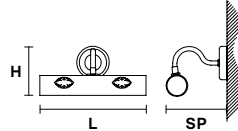

Telaio in metallo dorato opaco.

Matt gold plated solid metal frame.

G05  
Matt gold

VE 858 A1 P

Applique

CE

TECHNICAL INFORMATIONS

- L** 20 cm / 7.87"
- SP** 20 cm / 7.87"
- H** 15 cm / 5.91"
- W** 1.5 kg / 3.30 lb

LIGHTING SYSTEM

1×E12×40 W max  
(not included).

VE 858 A2 G

Applique

CE

TECHNICAL INFORMATIONS

- L** 30 cm / 11.81"
- SP** 20 cm / 7.87"
- H** 15 cm / 5.91"
- W** 1.5 kg / 3.30 lb

LIGHTING SYSTEM

2×E12×40 W max  
(not included).

VE 858 A4

Applique

CE

TECHNICAL INFORMATIONS

- L** 60 cm / 23.62"
- SP** 20 cm / 7.87"
- H** 15 cm / 5.91"
- W** 5 kg / 11.02 lb

LIGHTING SYSTEM

4×G9×40 W max  
(not included).