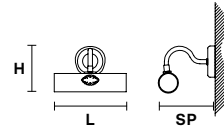

Telaio in metallo dorato opaco.

Matt gold plated solid metal frame.

G05  
Matt gold

VE 858 A1 P

Applique

CE

TECHNICAL INFORMATIONS

- L** 20 cm / 7.87"
- SP** 20 cm / 7.87"
- H** 15 cm / 5.91"
- W** 1.5 kg / 3.30 lb

LIGHTING SYSTEM

1×E12×40 W max  
(not included).

VE 858 A2 G

Applique

CE

TECHNICAL INFORMATIONS

- L** 30 cm / 11.81"
- SP** 20 cm / 7.87"
- H** 15 cm / 5.91"
- W** 1.5 kg / 3.30 lb

LIGHTING SYSTEM

2×E12×40 W max  
(not included).

VE 858 A4

Applique

CE

TECHNICAL INFORMATIONS

- L** 60 cm / 23.62"
- SP** 20 cm / 7.87"
- H** 15 cm / 5.91"
- W** 5 kg / 11.02 lb

LIGHTING SYSTEM

4×G9×40 W max  
(not included).