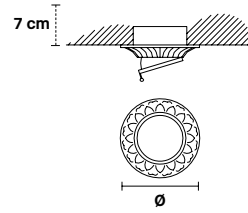

VE 857

Spot

CE

TECHNICAL INFORMATION

Ø 12 cm / 4.72"
W 0,5 kg / 1.10 lb

LIGHTING SYSTEM

1×GU10×50 W max
(not included).

Faretto ad incasso in ottone dorato. Lampadine non incluse.
Foro a soffitto Ø 2.37".

Solid brass gold plated spot light. Bulbs not included.
Hole Ø 2.37".

G03
Shiny gold