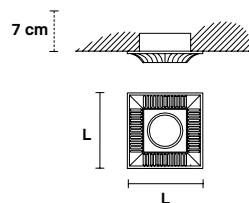

## TECHNICAL INFORMATIONS

**L** 10X10 cm /  
3.94"X3.94"  
**W** 0,5 kg / 1.10 lb

## LIGHTING SYSTEM

1×GU10×50 W max  
(not included).

**Faretto ad incasso in ottone dorato. Lampadine non incluse.  
Foro a soffitto Ø 2.37".**

Solid brass gold plated spot light. Bulbs not included.  
Hole Ø 2.37".