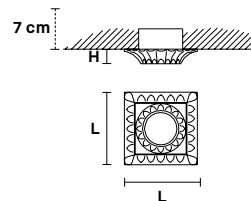

VE 853

Spot

CE

TECHNICAL INFORMATIONS

Ø 10 cm / 3.94"
W 0,5 kg / 1.10 lb

LIGHTING SYSTEM

1×GU10×50 W max
(not included).

Faretto ad incasso in ottone dorato. Lampadine non incluse.
Foro a soffitto Ø 2.37".

Solid brass gold plated spot light. Bulbs not included.
Hole Ø 2.37".

G03
Shiny gold