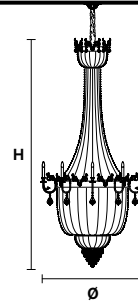

VE 849 26

Suspension

TECHNICAL INFORMATION

Ø 120 cm / 47.30"
 H 270 cm / 106.30"
 W 60 kg / 132.27 lb

LIGHTING SYSTEM

15×E26×60 W max
 11×E12×40 W max
 (not included).

Gold plated metal frame and crystal pendants.

G03
 Shiny gold

H
Standard Chain
 100 cm / 39.37"