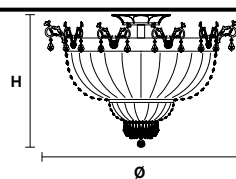

Gold plated metal frame and crystal pendants.

G03
Shiny gold

VE 849 PL10

Ceiling

CE

TECHNICAL INFORMATIONS

Ø 70 cm / 27.56"
H 55 cm / 21.65"
W 18 kg / 39.68 lb

LIGHTING SYSTEM

10×E26×60 W max
(not included).

VE 849 PL12

Ceiling

CE

TECHNICAL INFORMATIONS

Ø 95 cm / 37.40"
H 70 cm / 27.56"
W 28 kg / 61.72 lb

LIGHTING SYSTEM

12×E26×60 W max
(not included).