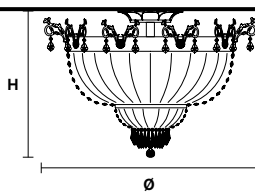

Gold plated metal frame and crystal pendants.

G03
Shiny gold

VE 849 PL10

Ceiling

CE

TECHNICAL INFORMATIONS

Ø 70 cm / 27.56"
H 55 cm / 21.65"
W 18 kg / 39.68 lb

LIGHTING SYSTEM

10×E26×60 W max
(not included).

VE 849 PL12

Ceiling

CE

TECHNICAL INFORMATIONS

Ø 95 cm / 37.40"
H 70 cm / 27.56"
W 28 kg / 61.72 lb

LIGHTING SYSTEM

12×E26×60 W max
(not included).