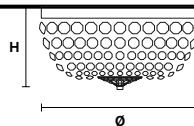

Gold plated metal frame and crystal pendants.

G03
Shiny gold

VE 846 PL5

Ceiling

CE

TECHNICAL INFORMATIONS

Ø 40 cm / 15.75"
H 20 cm / 7.87"
W 5 kg / 11.02 lb

LIGHTING SYSTEM

5×E12×40 W max
(not included).

VE 846 PL6

Ceiling

CE

TECHNICAL INFORMATIONS

Ø 70 cm / 27.56"
H 35 cm / 13.78"
W 8 kg / 17.63 lb

LIGHTING SYSTEM

6×E12×40 W max
(not included).