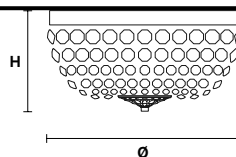

Gold plated metal frame and crystal pendants.

G03
Shiny gold

VE 846 PL5

Ceiling

CE

TECHNICAL INFORMATIONS

Ø 40 cm / 15.75"
H 20 cm / 7.87"
W 5 kg / 11.02 lb

LIGHTING SYSTEM

5×E12×40 W max
(not included).

VE 846 PL6

Ceiling

CE

TECHNICAL INFORMATIONS

Ø 70 cm / 27.56"
H 35 cm / 13.78"
W 8 kg / 17.63 lb

LIGHTING SYSTEM

6×E12×40 W max
(not included).

VE 846 PL8

Ceiling

CE

TECHNICAL INFORMATIONS

Ø 80 cm / 31.50"
H 40 cm / 15.75"
W 10 kg / 22.04 lb

LIGHTING SYSTEM

8×E12×40 W max
(not included).