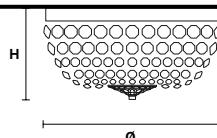

Gold plated metal frame and crystal pendants.

G03
Shiny gold

VE 846 PL5

Ceiling

CE

TECHNICAL INFORMATIONS

Ø 40 cm / 15.75"
H 20 cm / 7.87"
W 5 kg / 11.02 lb

LIGHTING SYSTEM

5×E12×40 W max
(not included).

VE 846 PL6

Ceiling

CE

TECHNICAL INFORMATIONS

Ø 70 cm / 27.56"
H 35 cm / 13.78"
W 8 kg / 17.63 lb

LIGHTING SYSTEM

6×E12×40 W max
(not included).