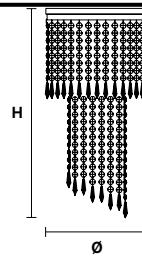

Telaio in metallo cromato e pendagli in cristallo.
 Chrome plated metal frame and crystal pendants.

G04
 Shiny chrome

VE 840 PL4 Ceiling CE

TECHNICAL INFORMATIONS

Ø 29 cm / 11.42"
H 80 cm / 31.50"
W 4 kg / 8.81 lb

LIGHTING SYSTEM

1×E26×60 W max
 3×E12×40 W max
 (not included).

VE 840 PL6 Ceiling CE

TECHNICAL INFORMATIONS

Ø 37 cm / 14.57"
H 90 cm / 35.43"
W 5 kg / 11.02 lb

LIGHTING SYSTEM

1×E26×60 W max
 5×E12×40 W max
 (not included).

VE 840 PL8 Ceiling CE

TECHNICAL INFORMATIONS

Ø 40 cm / 15.60"
H 200 cm / 78.75"
W 27 kg / 59.40 lb

LIGHTING SYSTEM

8×E12×40 W max
 (not included).

VE 840 PL12 Ceiling CE

TECHNICAL INFORMATIONS

Ø 60 cm / 23.70"
H 200 cm / 78.74"
W 40 kg / 88.00 lb