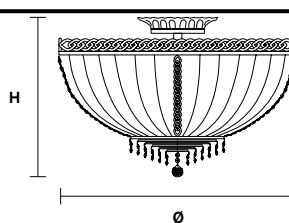

Solid brass gold plated frame, crystal pendants.

G03
Shiny gold

VE 831 PL6

Ceiling

CE

TECHNICAL INFORMATIONS

Ø 45 cm / 17.72"
H 40 cm / 15.75"
W 15 kg / 33.06 lb

LIGHTING SYSTEM

6×E12×40 W max
(not included).

VE 831 PL10

Ceiling

CE

TECHNICAL INFORMATIONS

Ø 80 cm / 31.50"
H 50 cm / 19.69"
W 20 kg / 44.09 lb

LIGHTING SYSTEM

10×E12×40 W max
(not included).

VE 831 PL12

Ceiling

CE

TECHNICAL INFORMATIONS

Ø 100 cm / 39.37"
H 55 cm / 21.65"
W 26 kg / 57.32 lb

LIGHTING SYSTEM

12×E12×40 W max
(not included).