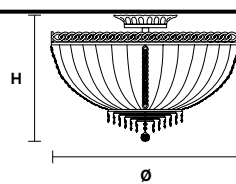

Solid brass gold plated frame, crystal pendants.

G03
Shiny gold

VE 831 PL6

Ceiling

CE

TECHNICAL INFORMATIONS

Ø 45 cm / 17.72"
H 40 cm / 15.75"
W 15 kg / 33.06 lb

LIGHTING SYSTEM

6×E12×40 W max
(not included).

VE 831 PL10

Ceiling

CE

TECHNICAL INFORMATIONS

Ø 80 cm / 31.50"
H 50 cm / 19.69"
W 20 kg / 44.09 lb

LIGHTING SYSTEM

10×E12×40 W max
(not included).

VE 831 PL12

Ceiling

CE

TECHNICAL INFORMATIONS

Ø 100 cm / 39.37"
H 55 cm / 21.65"
W 26 kg / 57.32 lb

LIGHTING SYSTEM

12×E12×40 W max
(not included).