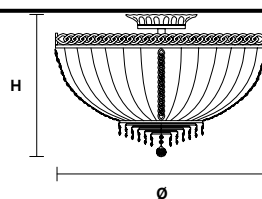

Solid brass gold plated frame, crystal pendants.

G03
Shiny gold

VE 831 PL6

Ceiling

CE

TECHNICAL INFORMATIONS

Ø 45 cm / 17.72"
H 40 cm / 15.75"
W 15 kg / 33.06 lb

LIGHTING SYSTEM

6×E12×40 W max
(not included).

VE 831 PL10

Ceiling

CE

TECHNICAL INFORMATIONS

Ø 80 cm / 31.50"
H 50 cm / 19.69"
W 20 kg / 44.09 lb

LIGHTING SYSTEM

10×E12×40 W max
(not included).

VE 831 PL12

Ceiling

CE

TECHNICAL INFORMATIONS

Ø 100 cm / 39.37"
H 55 cm / 21.65"
W 26 kg / 57.32 lb

LIGHTING SYSTEM

12×E12×40 W max
(not included).