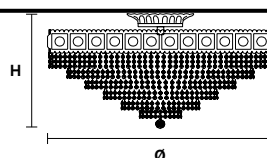

Solid brass gold plated frame, crystal pendants.

G03
Shiny gold

VE 830 PL8

Ceiling

TECHNICAL INFORMATIONS

Ø 70 cm / 27.56"
H 40 cm / 15.75"
W 18 kg / 39.68 lb

LIGHTING SYSTEM

8×E12×40 W max
(not included).

VE 830 PL12

Ceiling

TECHNICAL INFORMATIONS

Ø 100 cm / 39.37"
H 50 cm / 19.69"
W 28 kg / 61.72 lb

LIGHTING SYSTEM

12×E12×40 W max
(not included).