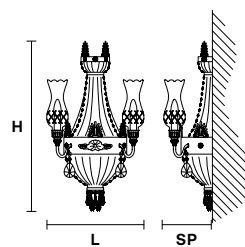

VE 827 A4

Applique

TECHNICAL INFORMATION

L	45 cm / 17.72"
SP	20 cm / 7.87"
H	70 cm / 27.56"
W	8 kg / 17.63 lb

LIGHTING SYSTEM

4×E12×40 W max
(not included).

Metal frame and crystal pendants.

G03
Shiny gold