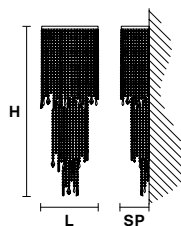

VE 825 A8 G

Applique

CE

TECHNICAL INFORMATIONS

L 30 cm / 11.81"
SP 13 cm / 5.12"
H 100 cm / 39.37"
W 6 kg / 13.22 lb

LIGHTING SYSTEM

8xG9x40 W max
 (not included).

VE 825 A8 M

Applique

CE

TECHNICAL INFORMATIONS

L 25 cm / 9.84"
SP 12 cm / 4.72"
H 70 cm / 27.56"
W 4 kg / 8.81 lb

LIGHTING SYSTEM

8xG9x40 W max
 (not included).

Chrome plated metal frame and crystal pendants.

G04
 Shiny chrome