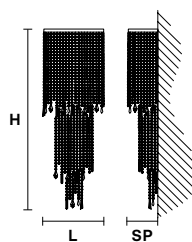

VE 825 A8 G

Applique

CE

TECHNICAL INFORMATIONS

L 30 cm / 11.81"
SP 13 cm / 5.12"
H 100 cm / 39.37"
W 6 kg / 13.22 lb

LIGHTING SYSTEM

8xG9x40 W max
 (not included).

VE 825 A8 M

Applique

CE

TECHNICAL INFORMATIONS

L 25 cm / 9.84"
SP 12 cm / 4.72"
H 70 cm / 27.56"
W 4 kg / 8.81 lb

LIGHTING SYSTEM

8xG9x40 W max
 (not included).

Chrome plated metal frame and crystal pendants.

G04
 Shiny chrome