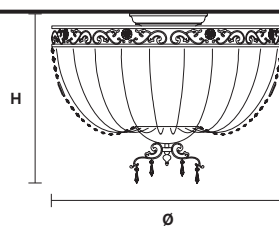

VE 823 PL12

Ceiling

TECHNICAL INFORMATION

Ø	90 cm / 35.43"
H	60 cm / 23.62"
W	30 kg / 66.13 lb

LIGHTING SYSTEM

12×E26×60 W max
(not included).

Solid brass gold plated frame, crystal pendants.

G03
Shiny gold