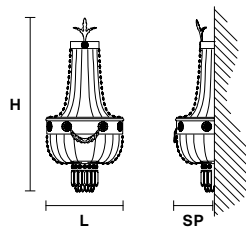

VE 818/A3

Applique

CE 

TECHNICAL INFORMATION

L 32 cm / 12.60"
SP 19 cm / 7.48"
H 70 cm / 27.56"
W 6 kg / 13.22 lb

LIGHTING SYSTEM

3×E12×40 W max
(not included).

Gold plated metal frame and crystal pendants.