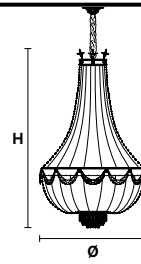

Gold plated metal frame and crystal pendants.

G03
Shiny gold

VE 818/12

Suspension

CE

TECHNICAL INFORMATIONS

Ø 60 cm / 23.62"
H 100 cm / 39.37"
W 20 kg / 44.09 lb

LIGHTING SYSTEM

12×E26×60 W max
(not included).

VE 818/16

Suspension

CE

TECHNICAL INFORMATIONS

Ø 78 cm / 30.71"
H 140 cm / 55.12"
W 30 kg / 66.13 lb

LIGHTING SYSTEM

16×E26×60 W max
(not included).

VE 818/18

Suspension

CE

TECHNICAL INFORMATIONS

Ø 100 cm / 39.37"
H 165 cm / 64.96"
W 55 kg / 121.25 lb

LIGHTING SYSTEM

18×E26×40 W max
(not included).