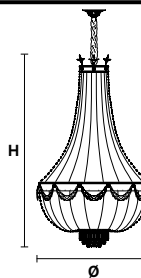

Gold plated metal frame and crystal pendants.

G03
Shiny gold

VE 818/12

Suspension

CE

TECHNICAL INFORMATIONS

Ø 60 cm / 23.62"
H 100 cm / 39.37"
W 20 kg / 44.09 lb

LIGHTING SYSTEM

12×E26×60 W max
(not included).

VE 818/16

Suspension

CE

TECHNICAL INFORMATIONS

Ø 78 cm / 30.71"
H 140 cm / 55.12"
W 30 kg / 66.13 lb

LIGHTING SYSTEM

16×E26×60 W max
(not included).

VE 818/18

Suspension

CE

TECHNICAL INFORMATIONS

Ø 100 cm / 39.37"
H 165 cm / 64.96"
W 55 kg / 121.25 lb

LIGHTING SYSTEM

18×E26×40 W max
(not included).