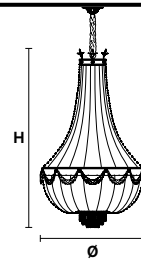

Gold plated metal frame and crystal pendants.

G03
Shiny gold

VE 818/12

Suspension

CE

TECHNICAL INFORMATIONS

Ø 60 cm / 23.62"
H 100 cm / 39.37"
W 20 kg / 44.09 lb

LIGHTING SYSTEM

12×E26×60 W max
(not included).

VE 818/16

Suspension

CE

TECHNICAL INFORMATIONS

Ø 78 cm / 30.71"
H 140 cm / 55.12"
W 30 kg / 66.13 lb

LIGHTING SYSTEM

16×E26×60 W max
(not included).

VE 818/18

Suspension

CE

TECHNICAL INFORMATIONS

Ø 100 cm / 39.37"
H 165 cm / 64.96"
W 55 kg / 121.25 lb

LIGHTING SYSTEM

18×E26×40 W max
(not included).