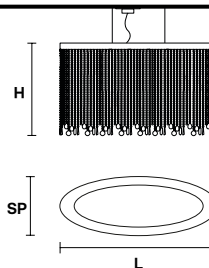

Chrome plated metal frame and crystal pendants.

G04
Shiny chrome

VE 811/S4 OV

Suspension

CE

TECHNICAL INFORMATIONS

L 80 cm / 31.50"
SP 40 cm / 15.60"
H 30cm / 11.80"
W 9 kg / 19.80 lb

LIGHTING SYSTEM

4×E26×60 W max
(not included).

VE 811/S5 OV

Suspension

CE

TECHNICAL INFORMATIONS

L 100 cm / 39.40"
SP 40 cm / 15.70"
H 40 cm / 15.70"
W 12 kg / 26.40 lb

LIGHTING SYSTEM

5×E26×60 W max
(not included).

VE 811/S6 OV

Suspension

CE

TECHNICAL INFORMATIONS

L 120 cm / 47.30"
SP 60 cm / 23.70"
H 50 cm / 19.70"
W 16 kg / 35.20 lb

LIGHTING SYSTEM

6×E26×60 W max
(not included).