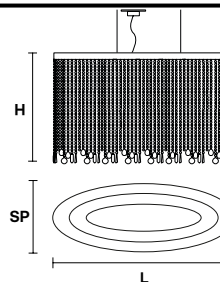

Chrome plated metal frame and crystal pendants.

G04
Shiny chrome

VE 811/S4 OV

Suspension

CE

TECHNICAL INFORMATIONS

L 80 cm / 31.50"
SP 40 cm / 15.60"
H 30cm / 11.80"
W 9 kg / 19.80 lb

LIGHTING SYSTEM

4×E26×60 W max
(not included).

VE 811/S5 OV

Suspension

CE

TECHNICAL INFORMATIONS

L 100 cm / 39.40"
SP 40 cm / 15.70"
H 40 cm / 15.70"
W 12 kg / 26.40 lb

LIGHTING SYSTEM

5×E26×60 W max
(not included).

VE 811/S6 OV

Suspension

CE

TECHNICAL INFORMATIONS

L 120 cm / 47.30"
SP 60 cm / 23.70"
H 50 cm / 19.70"
W 16 kg / 35.20 lb

LIGHTING SYSTEM

6×E26×60 W max
(not included).