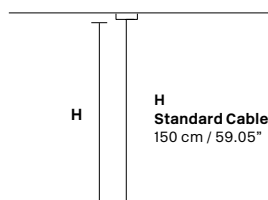

Chrome plated metal frame and crystal pendants.

G04
Shiny chrome

VE 811/S4 OV

Suspension

CE

TECHNICAL INFORMATIONS

L 80 cm / 31.50"
SP 40 cm / 15.60"
H 30cm / 11.80"
W 9 kg / 19.80 lb

LIGHTING SYSTEM

4×E26×60 W max
(not included).

VE 811/S5 OV

Suspension

CE

TECHNICAL INFORMATIONS

L 100 cm / 39.40"
SP 40 cm / 15.70"
H 40 cm / 15.70"
W 12 kg / 26.40 lb

LIGHTING SYSTEM

5×E26×60 W max
(not included).

VE 811/S6 OV

Suspension

CE

TECHNICAL INFORMATIONS

L 120 cm / 47.30"
SP 60 cm / 23.70"
H 50 cm / 19.70"
W 16 kg / 35.20 lb

LIGHTING SYSTEM

6×E26×60 W max
(not included).