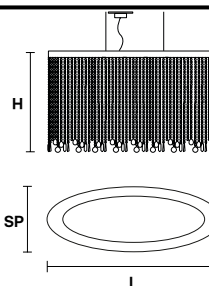

Chrome plated metal frame and crystal pendants.

G04
Shiny chrome

VE 811/S4 OV

Suspension

CE

TECHNICAL INFORMATIONS

L 80 cm / 31.50"
SP 40 cm / 15.60"
H 30cm / 11.80"
W 9 kg / 19.80 lb

LIGHTING SYSTEM

4×E26×60 W max
(not included).

VE 811/S5 OV

Suspension

CE

TECHNICAL INFORMATIONS

L 100 cm / 39.40"
SP 40 cm / 15.70"
H 40 cm / 15.70"
W 12 kg / 26.40 lb

LIGHTING SYSTEM

5×E26×60 W max
(not included).

VE 811/S6 OV

Suspension

CE

TECHNICAL INFORMATIONS

L 120 cm / 47.30"
SP 60 cm / 23.70"
H 50 cm / 19.70"
W 16 kg / 35.20 lb

LIGHTING SYSTEM

6×E26×60 W max
(not included).