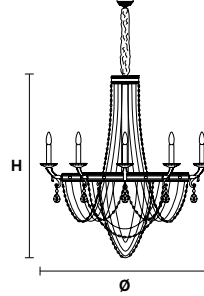

Solid brass gold plated frame, crystal pendants.

VE 805/8+4+1

Applique

TECHNICAL INFORMATIONS

Ø 100 cm / 39.37"  
 H 100 cm / 39.37"  
 W 26 kg / 57.32 lb

LIGHTING SYSTEM

12×E12×40 W max  
 1×E26×60 W max  
 (not included).

VE 805/12+6+1

Applique

TECHNICAL INFORMATIONS

Ø 140 cm / 55.15"  
 H 150 cm / 59.10"  
 W 40 kg / 88.18 lb

LIGHTING SYSTEM

18×E12×40 W max  
 1×E26×60 W max  
 (not included).

G03  
 Shiny gold

G21  
 Antiqued chrome