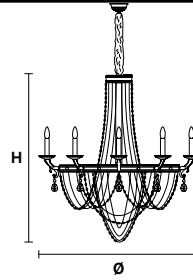

Solid brass gold plated frame, crystal pendants.

VE 805/8+4+1

Applique

TECHNICAL INFORMATIONS

Ø 100 cm / 39.37"  
 H 100 cm / 39.37"  
 W 26 kg / 57.32 lb

LIGHTING SYSTEM

12×E12×40 W max  
 1×E26×60 W max  
 (not included).

VE 805/12+6+1

Applique

TECHNICAL INFORMATIONS

Ø 140 cm / 55.15"  
 H 150 cm / 59.10"  
 W 40 kg / 88.18 lb

LIGHTING SYSTEM

18×E12×40 W max  
 1×E26×60 W max  
 (not included).

G03  
 Shiny gold

G21  
 Antiqued chrome