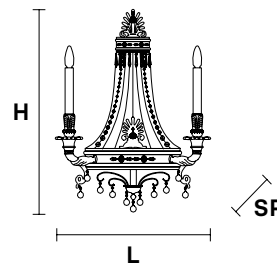

VE 804/A3

Applique

TECHNICAL INFORMATION

<b>L</b>	45 cm / 17.72"
<b>SP</b>	25 cm / 9.84"
<b>H</b>	60 cm / 23.62"
<b>W</b>	9 kg / 19.84 lb

LIGHTING SYSTEM

3×E12×40 W max  
(not included).

Solid brass gold plated frame, crystal pendants.

**G03**  
Shiny gold

**G21**  
Antiqued chrome