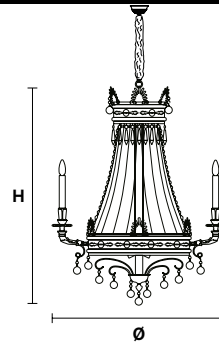

Solid brass gold plated frame, crystal pendants.

G03
Shiny gold

G21
Antiqued chrome

VE 804/6+3+3

Suspension

TECHNICAL INFORMATIONS

Ø 60 cm / 23.60"
H 100 cm / 39.37"
W 37 kg / 81.57 lb

LIGHTING SYSTEM

12×E12×40 W max
(not included).

VE 804/8+4+4

Suspension

TECHNICAL INFORMATIONS

Ø 90 cm / 35.40"
H 120 cm / 47.20"
W 45 kg / 99.00 lb

LIGHTING SYSTEM

16×E12×40 W max
(not included).

VE 804/20

Suspension

TECHNICAL INFORMATIONS

Ø 120 cm / 47.24"
H 150 cm / 59.06"
W 58 kg / 127.86 lb

LIGHTING SYSTEM

20×E12×40 W max
(not included).