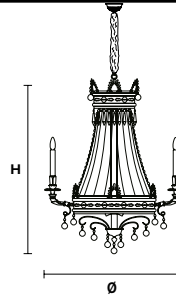

Solid brass gold plated frame, crystal pendants.

G03
Shiny gold

G21
Antiqued chrome

VE 804/6+3+3

Suspension

TECHNICAL INFORMATIONS

Ø 60 cm / 23.60"
H 100 cm / 39.37"
W 37 kg / 81.57 lb

LIGHTING SYSTEM

12×E12×40 W max
(not included).

VE 804/8+4+4

Suspension

TECHNICAL INFORMATIONS

Ø 90 cm / 35.40"
H 120 cm / 47.20"
W 45 kg / 99.00 lb

LIGHTING SYSTEM

16×E12×40 W max
(not included).

VE 804/20

Suspension

TECHNICAL INFORMATIONS

Ø 120 cm / 47.24"
H 150 cm / 59.06"
W 58 kg / 127.86 lb

LIGHTING SYSTEM

20×E12×40 W max
(not included).