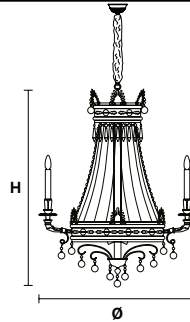

Solid brass gold plated frame, crystal pendants.

G03
Shiny gold

G21
Antiqued chrome

VE 804/6+3+3

Suspension

TECHNICAL INFORMATIONS

Ø 60 cm / 23.60"
H 100 cm / 39.37"
W 37 kg / 81.57 lb

LIGHTING SYSTEM

12×E12×40 W max
(not included).

VE 804/8+4+4

Suspension

TECHNICAL INFORMATIONS

Ø 90 cm / 35.40"
H 120 cm / 47.20"
W 45 kg / 99.00 lb

LIGHTING SYSTEM

16×E12×40 W max
(not included).

VE 804/20

Suspension

TECHNICAL INFORMATIONS

Ø 120 cm / 47.24"
H 150 cm / 59.06"
W 58 kg / 127.86 lb

LIGHTING SYSTEM

20×E12×40 W max
(not included).