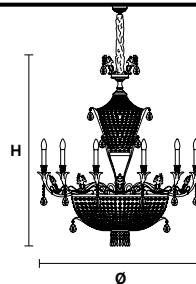

VE 803/13+6

Suspension

TECHNICAL INFORMATION

Ø 100 cm / 39.37"  
 H 130 cm / 51.18"  
 W 35 kg / 77.16 lb

LIGHTING SYSTEM

13×E12×40 W max  
 6×E26×60 W max  
 (not included).

Solid brass gold plated frame, crystal pendants.

G03  
 Shiny gold