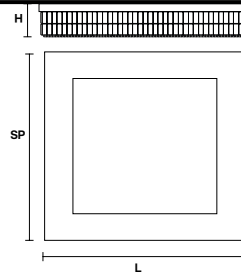

Metal frame and crystal pendants.

G04
Shiny chrome

VE 760/PL12 SQ

Ceiling

CE

TECHNICAL INFORMATION

L 60 cm / 23.62"
SP 60 cm / 23.62"
H 18 cm / 7.08"
W 20 kg / 44.09 lb

LIGHTING SYSTEM

12×E26×60 W max
 (not included).

VE 760/PL16 SQ

Ceiling

CE

TECHNICAL INFORMATION

L 90 cm / 35.40"
SP 90 cm / 35.40"
H 18 cm / 7.08"
W 30 kg / 66.13 lb

LIGHTING SYSTEM

16×E26×60 W max
 (not included).

VE 760/PL24 SQ

Ceiling

CE

TECHNICAL INFORMATION

L 120 cm / 47.24"
SP 120 cm / 47.24"
H 18 cm / 7.08"
W 40 kg / 88.18 lb

LIGHTING SYSTEM

24×E26×60 W max
 (not included).