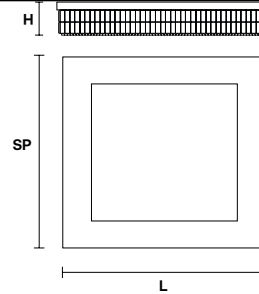

Metal frame and crystal pendants.

G04
Shiny chrome

VE 760/PL12 SQ

Ceiling

CE

TECHNICAL INFORMATION

L 60 cm / 23.62"
SP 60 cm / 23.62"
H 18 cm / 7.08"
W 20 kg / 44.09 lb

LIGHTING SYSTEM

12×E26×60 W max
 (not included).

VE 760/PL16 SQ

Ceiling

CE

TECHNICAL INFORMATION

L 90 cm / 35.40"
SP 90 cm / 35.40"
H 18 cm / 7.08"
W 30 kg / 66.13 lb

LIGHTING SYSTEM

16×E26×60 W max
 (not included).

VE 760/PL24 SQ

Ceiling

CE

TECHNICAL INFORMATION

L 120 cm / 47.24"
SP 120 cm / 47.24"
H 18 cm / 7.08"
W 40 kg / 88.18 lb

LIGHTING SYSTEM

24×E26×60 W max
 (not included).