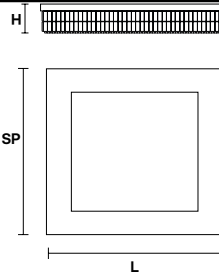

Metal frame and crystal pendants.

G04
Shiny chrome

VE 760/PL12 SQ

Ceiling

CE

TECHNICAL INFORMATION

L 60 cm / 23.62"
SP 60 cm / 23.62"
H 18 cm / 7.08"
W 20 kg / 44.09 lb

LIGHTING SYSTEM

12×E26×60 W max
 (not included).

VE 760/PL16 SQ

Ceiling

CE

TECHNICAL INFORMATION

L 90 cm / 35.40"
SP 90 cm / 35.40"
H 18 cm / 7.08"
W 30 kg / 66.13 lb

LIGHTING SYSTEM

16×E26×60 W max
 (not included).

VE 760/PL24 SQ

Ceiling

CE

TECHNICAL INFORMATION

L 120 cm / 47.24"
SP 120 cm / 47.24"
H 18 cm / 7.08"
W 40 kg / 88.18 lb

LIGHTING SYSTEM

24×E26×60 W max
 (not included).