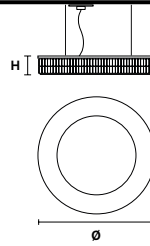

Metal frame and crystal pendants.

G04
Shiny chrome

VE 760/S8 RD

Suspension

TECHNICAL INFORMATIONS

Ø 60 cm / 23.62"
H 18 cm / 7.08"
W 21 kg / 46.29 lb

LIGHTING SYSTEM

8×E26×60 W max
(not included).

VE 760/S10 RD

Suspension

TECHNICAL INFORMATIONS

Ø 90 cm / 35.43"
H 18 cm / 7.08"
W 32 kg / 70.54 lb

LIGHTING SYSTEM

10×E26×60 W max
(not included).

VE 760/S16 RD

Suspension

TECHNICAL INFORMATIONS

Ø 120 cm / 47.24"
H 18 cm / 7.08"
W 40 kg / 88.18 lb

LIGHTING SYSTEM

16×E26×60 W max
(not included).