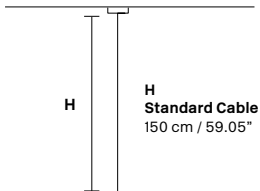

Metal frame and crystal pendants.

G04
Shiny chrome

VE 760/S8 RD

Suspension

TECHNICAL INFORMATIONS

Ø 60 cm / 23.62"
H 18 cm / 7.08"
W 21 kg / 46.29 lb

LIGHTING SYSTEM

8×E26×60 W max
(not included).

VE 760/S10 RD

Suspension

TECHNICAL INFORMATIONS

Ø 90 cm / 35.43"
H 18 cm / 7.08"
W 32 kg / 70.54 lb

LIGHTING SYSTEM

10×E26×60 W max
(not included).

VE 760/S16 RD

Suspension

TECHNICAL INFORMATIONS

Ø 120 cm / 47.24"
H 18 cm / 7.08"
W 40 kg / 88.18 lb

LIGHTING SYSTEM

16×E26×60 W max
(not included).