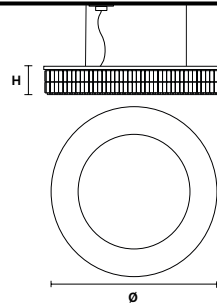

Metal frame and crystal pendants.

G04
Shiny chrome

VE 760/S8 RD

Suspension

TECHNICAL INFORMATIONS

Ø 60 cm / 23.62"
H 18 cm / 7.08"
W 21 kg / 46.29 lb

LIGHTING SYSTEM

8×E26×60 W max
(not included).

VE 760/S10 RD

Suspension

TECHNICAL INFORMATIONS

Ø 90 cm / 35.43"
H 18 cm / 7.08"
W 32 kg / 70.54 lb

LIGHTING SYSTEM

10×E26×60 W max
(not included).

VE 760/S16 RD

Suspension

TECHNICAL INFORMATIONS

Ø 120 cm / 47.24"
H 18 cm / 7.08"
W 40 kg / 88.18 lb

LIGHTING SYSTEM

16×E26×60 W max
(not included).