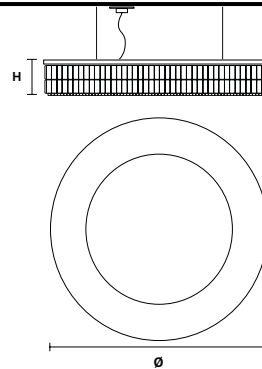

Metal frame and crystal pendants.

G04
Shiny chrome

VE 760/S8 RD

Suspension

TECHNICAL INFORMATIONS

Ø 60 cm / 23.62"
H 18 cm / 7.08"
W 21 kg / 46.29 lb

LIGHTING SYSTEM

8×E26×60 W max
(not included).

VE 760/S10 RD

Suspension

TECHNICAL INFORMATIONS

Ø 90 cm / 35.43"
H 18 cm / 7.08"
W 32 kg / 70.54 lb

LIGHTING SYSTEM

10×E26×60 W max
(not included).

VE 760/S16 RD

Suspension

TECHNICAL INFORMATIONS

Ø 120 cm / 47.24"
H 18 cm / 7.08"
W 40 kg / 88.18 lb

LIGHTING SYSTEM

16×E26×60 W max
(not included).