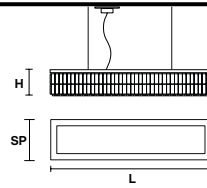

Metal frame and crystal pendants.

G04
Shiny chrome

VE 760/S16 RC

Suspension

TECHNICAL INFORMATIONS

L 100 cm / 39.37"
SP 60 cm / 23.62"
H 18 cm / 7.08"
W 27 kg / 59.52lb

LIGHTING SYSTEM

16×E26 ×60 W max
 (not included).

VE 760/S20 RC

Suspension

TECHNICAL INFORMATIONS

L 150 cm / 59.05"
SP 60 cm / 23.60"
H 18 cm / 7.08"
W 35 kg / 77.16lb

LIGHTING SYSTEM

20×E26×60 W max
 (not included).

VE 760/S26 RC

Suspension

TECHNICAL INFORMATIONS

L 200 cm / 78.74"
SP 80 cm / 31.49"
H 18 cm / 7.08"
W 52 kg / 114.64 lb

LIGHTING SYSTEM

26×E26×60 W max
 (not included).