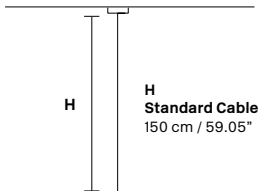

Metal frame and crystal pendants.

G04
Shiny chrome

VE 760/S16 RC

Suspension

TECHNICAL INFORMATIONS

L 100 cm / 39.37"
SP 60 cm / 23.62"
H 18 cm / 7.08"
W 27 kg / 59.52lb

LIGHTING SYSTEM

16×E26 ×60 W max
 (not included).

VE 760/S20 RC

Suspension

TECHNICAL INFORMATIONS

L 150 cm / 59.05"
SP 60 cm / 23.60"
H 18 cm / 7.08"
W 35 kg / 77.16lb

LIGHTING SYSTEM

20×E26×60 W max
 (not included).

VE 760/S26 RC

Suspension

TECHNICAL INFORMATIONS

L 200 cm / 78.74"
SP 80 cm / 31.49"
H 18 cm / 7.08"
W 52 kg / 114.64 lb

LIGHTING SYSTEM

26×E26×60 W max
 (not included).