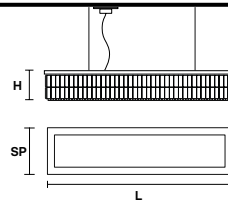

Metal frame and crystal pendants.

G04
Shiny chrome

VE 760/S16 RC

Suspension

TECHNICAL INFORMATIONS

L 100 cm / 39.37"
SP 60 cm / 23.62"
H 18 cm / 7.08"
W 27 kg / 59.52lb

LIGHTING SYSTEM

16×E26 ×60 W max
 (not included).

VE 760/S20 RC

Suspension

TECHNICAL INFORMATIONS

L 150 cm / 59.05"
SP 60 cm / 23.60"
H 18 cm / 7.08"
W 35 kg / 77.16lb

LIGHTING SYSTEM

20×E26×60 W max
 (not included).

VE 760/S26 RC

Suspension

TECHNICAL INFORMATIONS

L 200 cm / 78.74"
SP 80 cm / 31.49"
H 18 cm / 7.08"
W 52 kg / 114.64 lb

LIGHTING SYSTEM

26×E26×60 W max
 (not included).