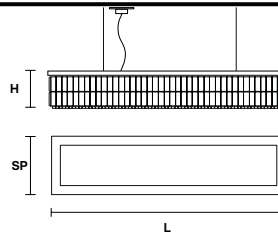

Metal frame and crystal pendants.

G04
Shiny chrome

VE 760/S16 RC

Suspension

TECHNICAL INFORMATIONS

L 100 cm / 39.37"
SP 60 cm / 23.62"
H 18 cm / 7.08"
W 27 kg / 59.52lb

LIGHTING SYSTEM

16×E26 ×60 W max
 (not included).

VE 760/S20 RC

Suspension

TECHNICAL INFORMATIONS

L 150 cm / 59.05"
SP 60 cm / 23.60"
H 18 cm / 7.08"
W 35 kg / 77.16lb

LIGHTING SYSTEM

20×E26×60 W max
 (not included).

VE 760/S26 RC

Suspension

TECHNICAL INFORMATIONS

L 200 cm / 78.74"
SP 80 cm / 31.49"
H 18 cm / 7.08"
W 52 kg / 114.64 lb

LIGHTING SYSTEM

26×E26×60 W max
 (not included).