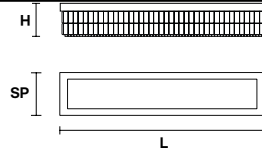

Metal frame and crystal pendants.

G04
Shiny chrome

VE 760/PL16 RC

Ceiling

CE

TECHNICAL INFORMATION

L 100 cm / 39.37"
SP 60 cm / 23.62"
H 18 cm / 7.08"
W 27 kg / 59.52lb

LIGHTING SYSTEM

16×E26 ×60 W max
(not included).

VE 760/PL20 RC

Ceiling

CE

TECHNICAL INFORMATION

L 150 cm / 59.05"
SP 60 cm / 23.60"
H 18 cm / 7.08"
W 35 kg / 77.16lb

LIGHTING SYSTEM

20×E26×60 W max
(not included).

VE 760/PL26 RC

Ceiling

CE

TECHNICAL INFORMATION

L 200 cm / 78.74"
SP 80 cm / 31.49"
H 18 cm / 7.08"
W 52 kg / 114.64 lb

LIGHTING SYSTEM

26×E26×60 W max
(not included).