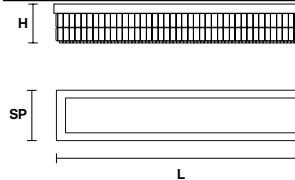

Metal frame and crystal pendants.

G04
Shiny chrome

VE 760/PL16 RC

Ceiling

CE

TECHNICAL INFORMATION

L 100 cm / 39.37"
SP 60 cm / 23.62"
H 18 cm / 7.08"
W 27 kg / 59.52lb

LIGHTING SYSTEM

16×E26 ×60 W max
(not included).

VE 760/PL20 RC

Ceiling

CE

TECHNICAL INFORMATION

L 150 cm / 59.05"
SP 60 cm / 23.60"
H 18 cm / 7.08"
W 35 kg / 77.16lb

LIGHTING SYSTEM

20×E26×60 W max
(not included).

VE 760/PL26 RC

Ceiling

CE

TECHNICAL INFORMATION

L 200 cm / 78.74"
SP 80 cm / 31.49"
H 18 cm / 7.08"
W 52 kg / 114.64 lb

LIGHTING SYSTEM

26×E26×60 W max
(not included).