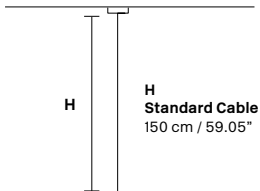

Metal frame and crystal pendants.

G04
Shiny chrome

VE 760/S12 OV

Suspension

TECHNICAL INFORMATION

L 103 cm / 40.55"
SP 63 cm / 24.80"
H 18 cm / 7.08"
W 21 kg / 46.29 lb

LIGHTING SYSTEM

12×E26×60 W max
 (not included).

VE 760/S16 OV

Suspension

TECHNICAL INFORMATION

L 150 cm / 23.62"
SP 75 cm / 29.50"
H 18 cm / 7.08"
W 40 kg / 88.18 lb

LIGHTING SYSTEM

16×E26×60 W max
 (not included).

VE 760/S22 OV

Suspension

TECHNICAL INFORMATION

L 200 cm / 78.74"
SP 85 cm / 33.50"
H 18 cm / 7.08"
W 59 kg / 130.07 lb

LIGHTING SYSTEM

22×E26×60 W max
 (not included).