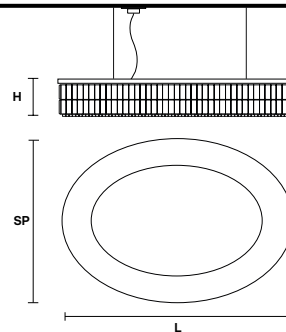

Metal frame and crystal pendants.

G04
Shiny chrome

VE 760/S12 OV

Suspension

TECHNICAL INFORMATION

L 103 cm / 40.55"
SP 63 cm / 24.80"
H 18 cm / 7.08"
W 21 kg / 46.29 lb

LIGHTING SYSTEM

12×E26×60 W max
 (not included).

VE 760/S16 OV

Suspension

TECHNICAL INFORMATION

L 150 cm / 23.62"
SP 75 cm / 29.50"
H 18 cm / 7.08"
W 40 kg / 88.18 lb

LIGHTING SYSTEM

16×E26×60 W max
 (not included).

VE 760/S22 OV

Suspension

TECHNICAL INFORMATION

L 200 cm / 78.74"
SP 85 cm / 33.50"
H 18 cm / 7.08"
W 59 kg / 130.07 lb

LIGHTING SYSTEM

22×E26×60 W max
 (not included).