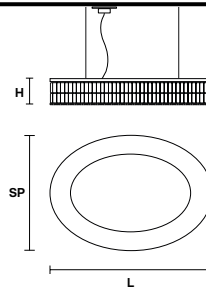

Metal frame and crystal pendants.

G04
Shiny chrome

VE 760/S12 OV

Suspension

TECHNICAL INFORMATION

L 103 cm / 40.55"
SP 63 cm / 24.80"
H 18 cm / 7.08"
W 21 kg / 46.29 lb

LIGHTING SYSTEM

12×E26×60 W max
 (not included).

VE 760/S16 OV

Suspension

TECHNICAL INFORMATION

L 150 cm / 23.62"
SP 75 cm / 29.50"
H 18 cm / 7.08"
W 40 kg / 88.18 lb

LIGHTING SYSTEM

16×E26×60 W max
 (not included).

VE 760/S22 OV

Suspension

TECHNICAL INFORMATION

L 200 cm / 78.74"
SP 85 cm / 33.50"
H 18 cm / 7.08"
W 59 kg / 130.07 lb

LIGHTING SYSTEM

22×E26×60 W max
 (not included).