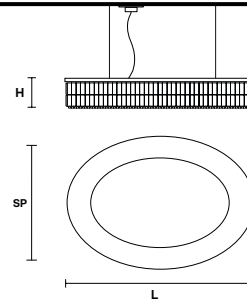

Metal frame and crystal pendants.

G04
Shiny chrome

VE 760/S12 OV

Suspension

TECHNICAL INFORMATION

L 103 cm / 40.55"
SP 63 cm / 24.80"
H 18 cm / 7.08"
W 21 kg / 46.29 lb

LIGHTING SYSTEM

12×E26×60 W max
 (not included).

VE 760/S16 OV

Suspension

TECHNICAL INFORMATION

L 150 cm / 23.62"
SP 75 cm / 29.50"
H 18 cm / 7.08"
W 40 kg / 88.18 lb

LIGHTING SYSTEM

16×E26×60 W max
 (not included).

VE 760/S22 OV

Suspension

TECHNICAL INFORMATION

L 200 cm / 78.74"
SP 85 cm / 33.50"
H 18 cm / 7.08"
W 59 kg / 130.07 lb

LIGHTING SYSTEM

22×E26×60 W max
 (not included).