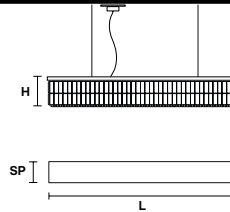

Metal frame and crystal pendants.

G04
Shiny chrome

VE 760/S5 LN

Suspension

TECHNICAL INFORMATIONS

L 80 cm / 31.49"
SP 17 cm / 6.70"
H 18 cm / 7.08"
W 12 kg / 26.45 lb

LIGHTING SYSTEM

5×E26×60 W max
(not included).

VE 760/S6 LN

Suspension

TECHNICAL INFORMATIONS

L 100 cm / 39.37"
SP 17 cm / 6.70 "
H 18 cm / 7.08"
W 15 kg / 33.06 lb

LIGHTING SYSTEM

6×E26×60 W max
(not included).

VE 760/S7 LN

Suspension

TECHNICAL INFORMATIONS

L 120 cm / 47.24"
SP 17 cm / 6.70"
H 18 cm / 7.08"
W 18 kg / 39.68lb

LIGHTING SYSTEM

7×E26×60 W max
(not included).