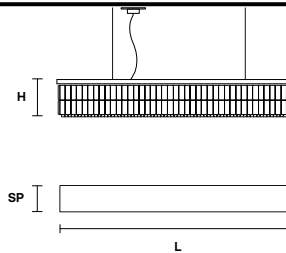

Metal frame and crystal pendants.

G04
Shiny chrome

VE 760/S5 LN

Suspension

TECHNICAL INFORMATIONS

L 80 cm / 31.49"
SP 17 cm / 6.70"
H 18 cm / 7.08"
W 12 kg / 26.45 lb

LIGHTING SYSTEM

5×E26×60 W max
(not included).

VE 760/S6 LN

Suspension

TECHNICAL INFORMATIONS

L 100 cm / 39.37"
SP 17 cm / 6.70 "
H 18 cm / 7.08"
W 15 kg / 33.06 lb

LIGHTING SYSTEM

6×E26×60 W max
(not included).

VE 760/S7 LN

Suspension

TECHNICAL INFORMATIONS

L 120 cm / 47.24"
SP 17 cm / 6.70"
H 18 cm / 7.08"
W 18 kg / 39.68lb

LIGHTING SYSTEM

7×E26×60 W max
(not included).