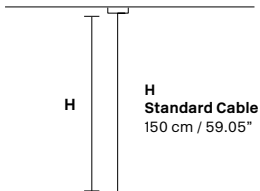

Metal frame and crystal pendants.

G04
Shiny chrome

VE 760/S5 LN

Suspension

TECHNICAL INFORMATIONS

L 80 cm / 31.49"
SP 17 cm / 6.70"
H 18 cm / 7.08"
W 12 kg / 26.45 lb

LIGHTING SYSTEM

5×E26×60 W max
(not included).

VE 760/S6 LN

Suspension

TECHNICAL INFORMATIONS

L 100 cm / 39.37"
SP 17 cm / 6.70 "
H 18 cm / 7.08"
W 15 kg / 33.06 lb

LIGHTING SYSTEM

6×E26×60 W max
(not included).

VE 760/S7 LN

Suspension

TECHNICAL INFORMATIONS

L 120 cm / 47.24"
SP 17 cm / 6.70"
H 18 cm / 7.08"
W 18 kg / 39.68lb

LIGHTING SYSTEM

7×E26×60 W max
(not included).