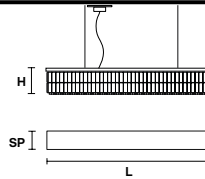

Metal frame and crystal pendants.

G04
Shiny chrome

VE 760/S5 LN

Suspension

TECHNICAL INFORMATIONS

L 80 cm / 31.49"
SP 17 cm / 6.70"
H 18 cm / 7.08"
W 12 kg / 26.45 lb

LIGHTING SYSTEM

5×E26×60 W max
(not included).

VE 760/S6 LN

Suspension

TECHNICAL INFORMATIONS

L 100 cm / 39.37"
SP 17 cm / 6.70 "
H 18 cm / 7.08"
W 15 kg / 33.06 lb

LIGHTING SYSTEM

6×E26×60 W max
(not included).

VE 760/S7 LN

Suspension

TECHNICAL INFORMATIONS

L 120 cm / 47.24"
SP 17 cm / 6.70"
H 18 cm / 7.08"
W 18 kg / 39.68lb

LIGHTING SYSTEM

7×E26×60 W max
(not included).