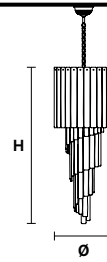

**Telaio in metallo verniciato, diffusore in vetro in piastra lavorato a mano con finitura "graniglia".**

Painted metal frame, diffuser in home made cast glass with "graniglia" finishing.

**VE 1149 S7**

**Suspension**

**TECHNICAL INFORMATIONS**

**Ø** 40 cm / 15.75"  
**H** 90 cm / 35.50"  
**W** 28 kg / 61.72 lb

**LIGHTING SYSTEM**

7×E12×40 W max  
 (not included).

**VE 1149 S16**

**Suspension**

**TECHNICAL INFORMATIONS**

**Ø** 50 cm / 19.70"  
**H** 160 cm / 63.00"  
**W** 35 kg / 77.16 lb

**LIGHTING SYSTEM**

16×E12×40 W max  
 (not included).