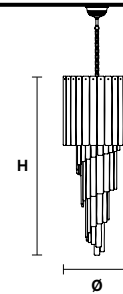

**Telaio in metallo verniciato, diffusore in vetro in piastra lavorato a mano con finitura "graniglia".**

Painted metal frame, diffuser in home made cast glass with "graniglia" finishing.

**VE 1149 S7**

**Suspension**

**TECHNICAL INFORMATIONS**

**Ø** 40 cm / 15.75"  
**H** 90 cm / 35.50"  
**W** 28 kg / 61.72 lb

**LIGHTING SYSTEM**

7×E12×40 W max  
 (not included).

**VE 1149 S16**

**Suspension**

**TECHNICAL INFORMATIONS**

**Ø** 50 cm / 19.70"  
**H** 160 cm / 63.00"  
**W** 35 kg / 77.16 lb

**LIGHTING SYSTEM**

16×E12×40 W max  
 (not included).